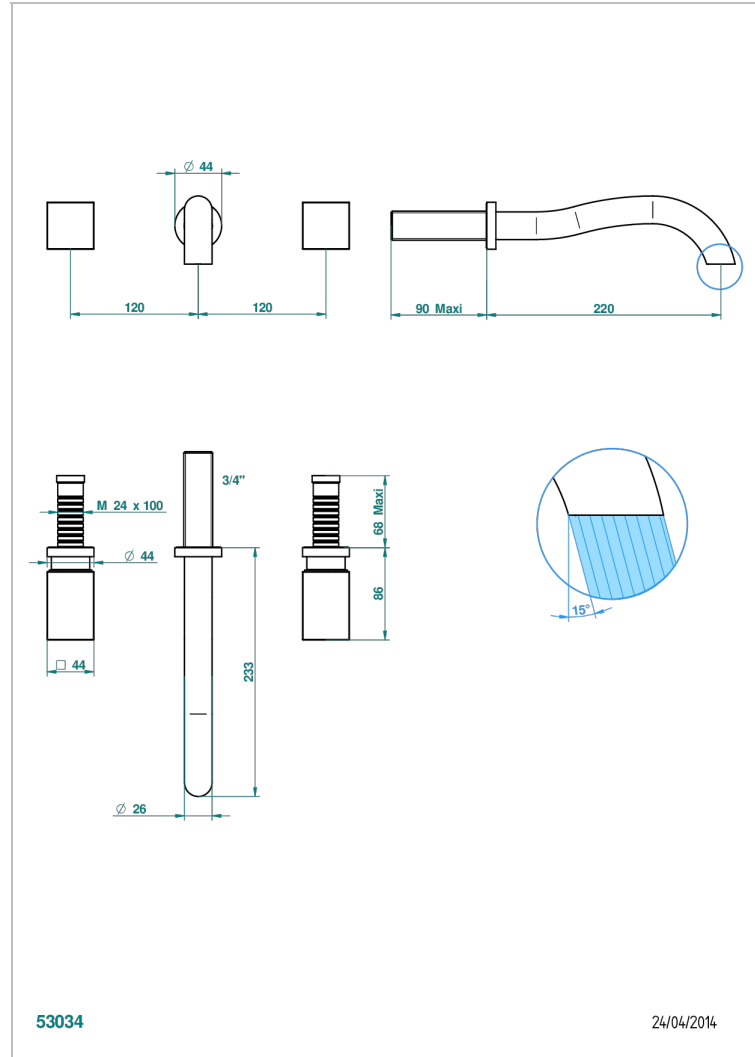

BEYOND CRYSTAL -BUE CRYSTAL

U6K-40SGB

Trim only for wall mounted 3-hole basin mixer

THG[®]
PARIS

CHARACTERISTIC

- Beyond Crystal -Bue crystal
- Trim only for wall mounted 3-hole basin mixer

TECHNICAL SPECS

- Recommandé : 3 bars (max. 5 bars) - Advised : 43,5 psi (max. 72 psi)
- 8,3 l/min à 3 bars (2.2 gpm at 43.5 psi)

RELATED SKU'S

- Ref. G00-40AC Rough parts for wall mounted 3 hole mixer, cross handle version
- Ref. G00-40AM Rough parts for wall mounted 3 hole mixer, lever handle version

AVAILABLE FINITIONS

Antique nickel - H28
Black ceram - D30
Blush PVD - H62
Brass color PVD - H49
Brown bronze color PVD - F33
Gold color PVD - H52