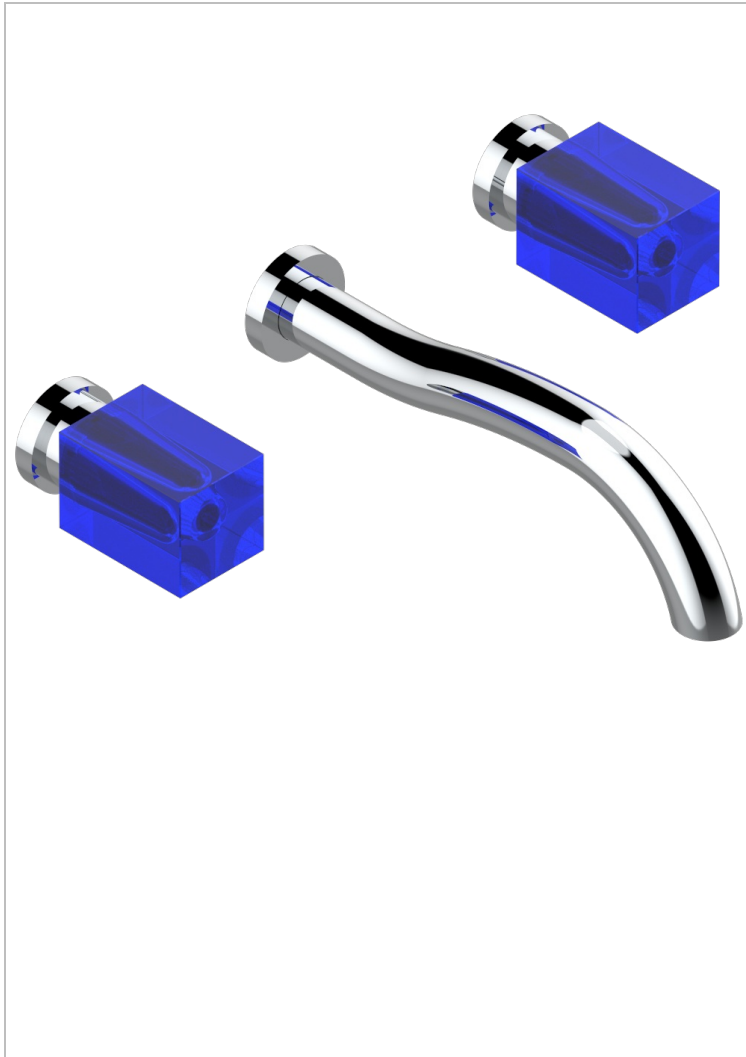

BEYOND CRYSTAL -BUE CRYSTAL

U6K-40SGB

Trim only for wall mounted 3-hole basin mixer

THG[®]
PARIS

CHARACTERISTIC

- Beyond Crystal -Bue crystal
- Trim only for wall mounted 3-hole basin mixer

TECHNICAL SPECS

- Recommandé : 3 bars (max. 5 bars) - Advised : 43,5 psi (max. 72 psi)
- 8,3 l/min à 3 bars (2.2 gpm at 43.5 psi)

RELATED SKU'S

- Ref. G00-40AC Rough parts for wall mounted 3 hole mixer, cross handle version
- Ref. G00-40AM Rough parts for wall mounted 3 hole mixer, lever handle version

AVAILABLE FINITIONS

Antique nickel - H28
Black ceram - D30
Blush PVD - H62
Brass color PVD - H49
Brown bronze color PVD - F33
Gold color PVD - H52