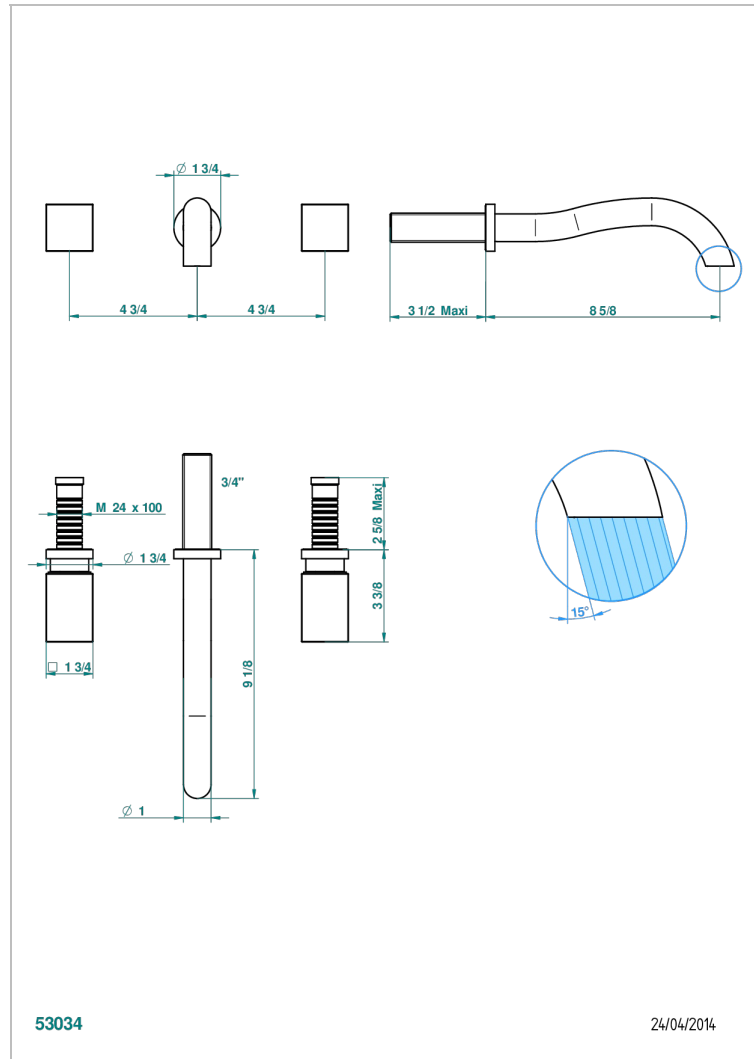

# BEYOND CRYSTAL - AZUL CRISTAL

U6K-40SGB

Trim only for wall mounted 3-hole basin mixer

THG<sup>®</sup>  
PARIS

## CARACTERÍSTICAS

- Beyond Crystal - azul cristal
- Trim only for wall mounted 3-hole basin mixer

## ESPECIFICACIONES TÉCNICAS

- Recommandé : 3 bars (max. 5 bars) - Advised : 43,5 psi (max. 72 psi)
- 8,3 l/min à 3 bars (2.2 gpm at 43.5 psi)

## PRODUCTOS RELACIONADOS

- Ref. G00-40AC Rough parts for wall mounted 3 hole mixer, cross handle version
- Ref. G00-40AM Rough parts for wall mounted 3 hole mixer, lever handle version