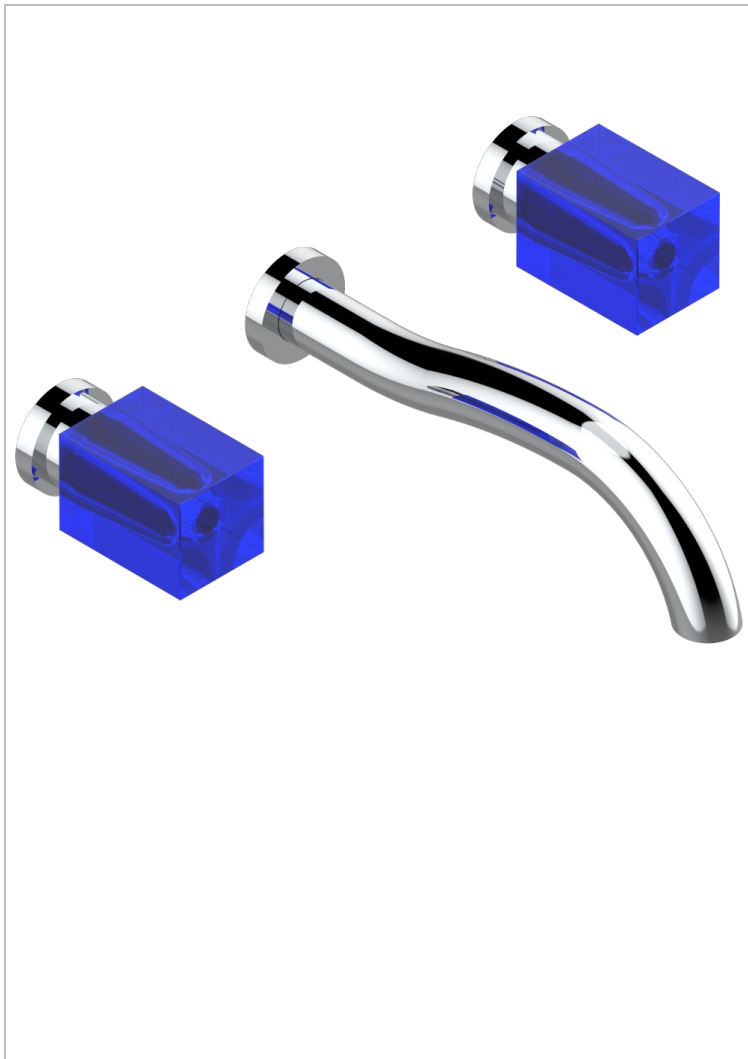

# BEYOND CRYSTAL - AZUL CRISTAL

U6K-40SGB

Trim only for wall mounted 3-hole basin mixer

THG<sup>®</sup>  
PARIS

## CARACTERÍSTICAS

- Beyond Crystal - azul cristal
- Trim only for wall mounted 3-hole basin mixer

## PRODUCTOS RELACIONADOS

- Ref. G00-40AC Rough parts for wall mounted 3 hole mixer, cross handle version
- Ref. G00-40AM Rough parts for wall mounted 3 hole mixer, lever handle version

## ACABADOS DISPONIBLES

Cerámica negra mate - D30  
Cromo - A02  
Cromo / dorado - G02  
Cromo mate - C02  
Dorado - F01  
Dorado mate - F07

Dorado pálido - F30  
Dorado pálido mate (sin barniz) - F31  
Níquel viejo - H28  
Pvd blush - H62  
Pvd blush mate - H60  
Pvd color latón - H49