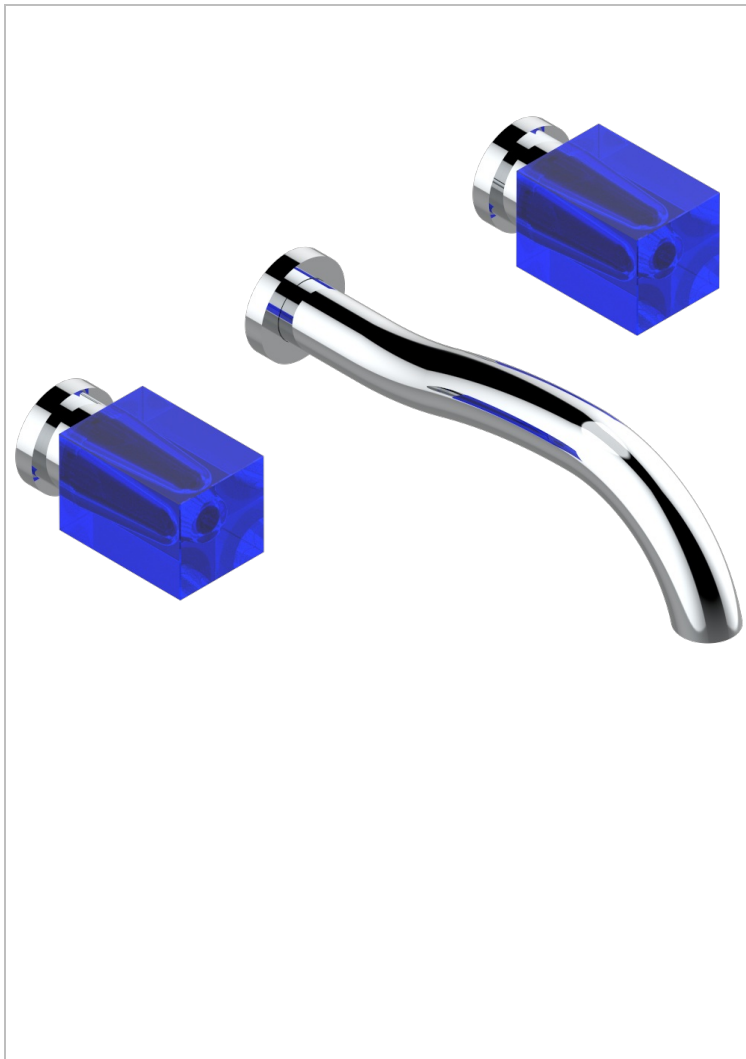

BEYOND CRYSTAL -BUE CRYSTAL

U6K-40SGB

Trim only for wall mounted 3-hole basin mixer

CHARACTERISTIC

- Beyond Crystal -Bue crystal
- Trim only for wall mounted 3-hole basin mixer

TECHNICAL SPECS

- Recommandé : 3 bars (max. 5 bars) - Advised : 43,5 psi (max. 72 psi)
- 8,3 l/min à 3 bars (2.2 gpm at 43.5 psi)

RELATED SKU'S

- Ref. G00-40AC Rough parts for wall mounted 3 hole mixer, cross handle version
- Ref. G00-40AM Rough parts for wall mounted 3 hole mixer, lever handle version

AVAILABLE FINITIONS

Antique nickel - H28
Black ceram - D30
Blush PVD - H62
Brass color PVD - H49
Brown bronze color PVD - F33
Gold color PVD - H52

Graphite PVD - H64
Matt Umber PVD - H67
Matt blush PVD - H60
Matt brass color PVD - H50
Matt brown bronze color PVD - F34
Matt chrome - C02

Matt gold - F07
Matt gold color PVD - H53
Matt graphite PVD - H65
Matt nickel color PVD - H56
Nickel color PVD - H55
Polished chrome (color finish) - A02