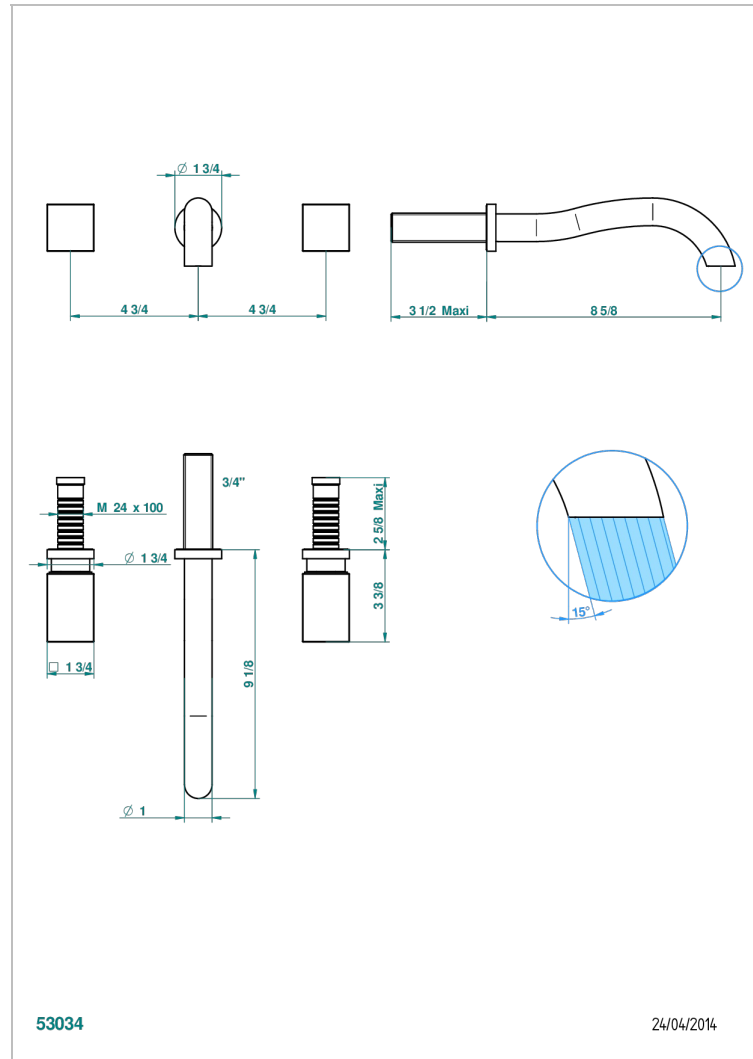

BEYOND CRYSTAL -BUE CRYSTAL

U6K-40SGB

Trim only for wall mounted 3-hole basin mixer

CHARACTERISTIC

- Beyond Crystal -Bue crystal
- Trim only for wall mounted 3-hole basin mixer

TECHNICAL SPECS

- Recommandé : 3 bars (max. 5 bars) - Advised : 43,5 psi (max. 72 psi)
- 8,3 l/min à 3 bars (2.2 gpm at 43.5 psi)

RELATED SKU'S

- Ref. G00-40AC Rough parts for wall mounted 3 hole mixer, cross handle version
- Ref. G00-40AM Rough parts for wall mounted 3 hole mixer, lever handle version

AVAILABLE FINITIONS

Antique nickel - H28
Black ceram - D30
Blush PVD - H62
Brass color PVD - H49
Brown bronze color PVD - F33
Gold color PVD - H52