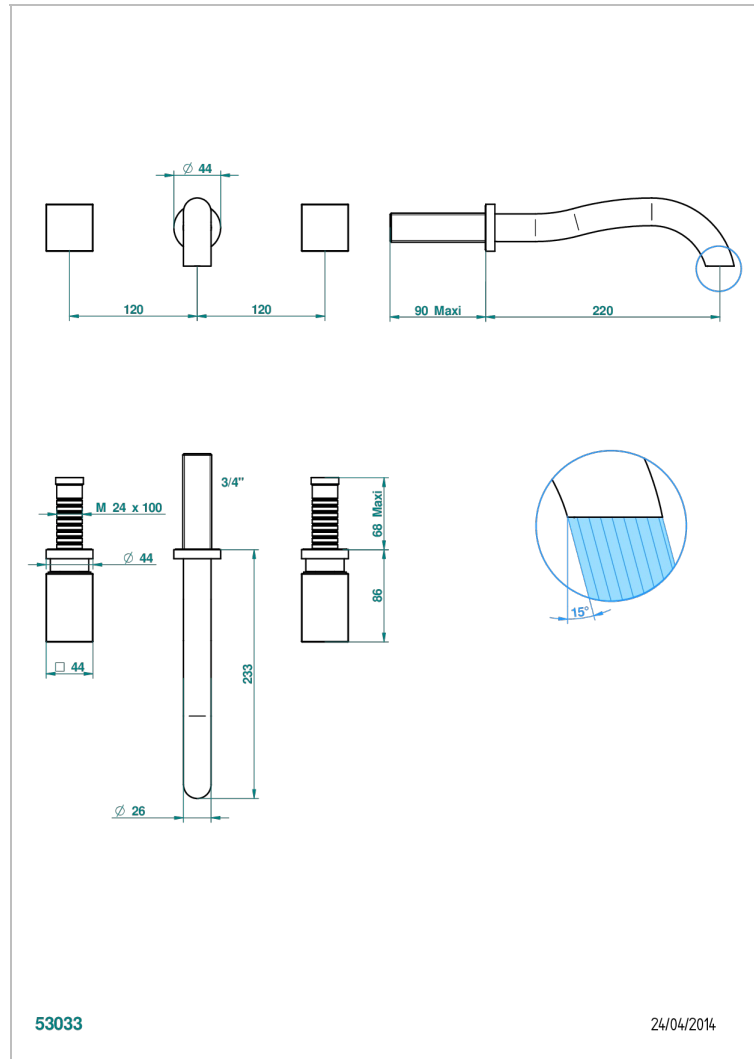

BEYOND CRYSTAL - CHAMPAGNE CRYSTAL

U6J-40SGBUS

Trim for wall mounted 3-hole lavatory set only

THG[®]
PARIS

CHARACTERISTIC

- Beyond Crystal - Champagne crystal
- Trim for wall mounted 3-hole lavatory set only

TECHNICAL SPECS

- Recommandé : 3 bars (max. 5 bars) - Advised : 43,5 psi (max. 72 psi)
- 8,3 l/min à 3 bars (2.2 gpm at 43.5 psi)

RELATED SKU'S

- Ref. G00-40AM/US Rough parts for wall set (one counter clockwise and one clockwise cartridges)