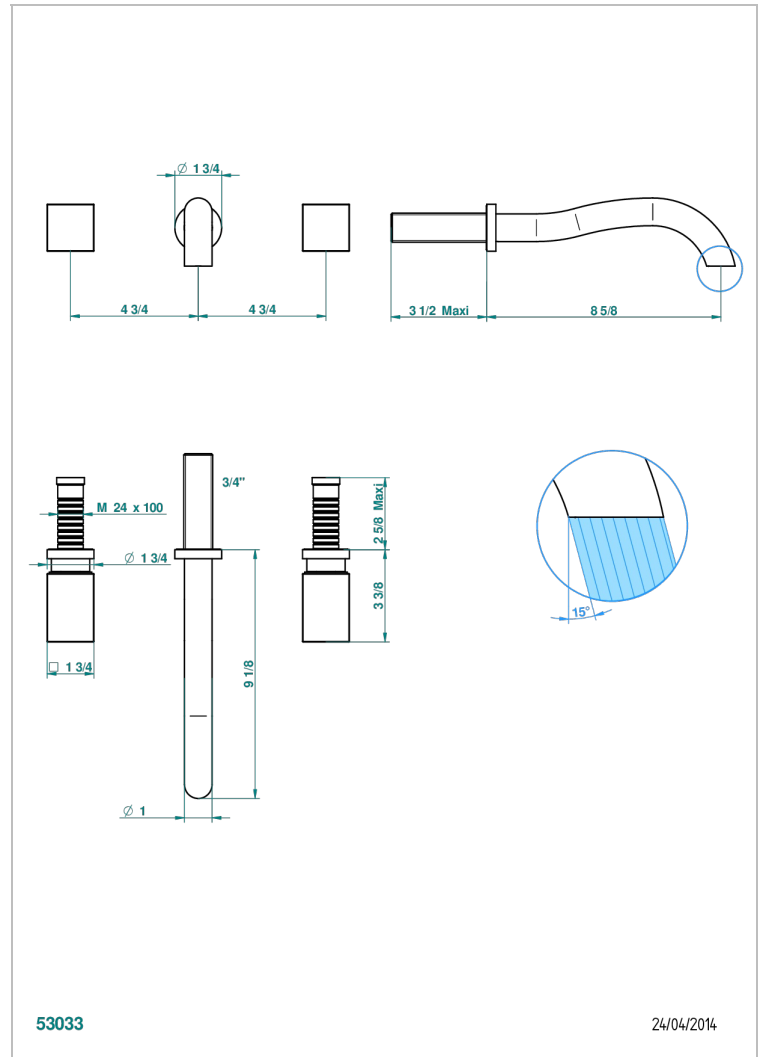

BEYOND CRYSTAL - CHAMPAGNE CRYSTAL

U6J-40SGBUS

Trim for wall mounted 3-hole lavatory set only

THG[®]
PARIS

53033

24/04/2014

CHARACTERISTIC

- Beyond Crystal - Champagne crystal
- Trim for wall mounted 3-hole lavatory set only

TECHNICAL SPECS

- Recommandé : 3 bars (max. 5 bars) - Advised : 43,5 psi (max. 72 psi)
- 8,3 l/min à 3 bars (2.2 gpm at 43.5 psi)

RELATED SKU'S

- Ref. G00-40AM/US Rough parts for wall set (one counter clockwise and one clockwise cartridges)