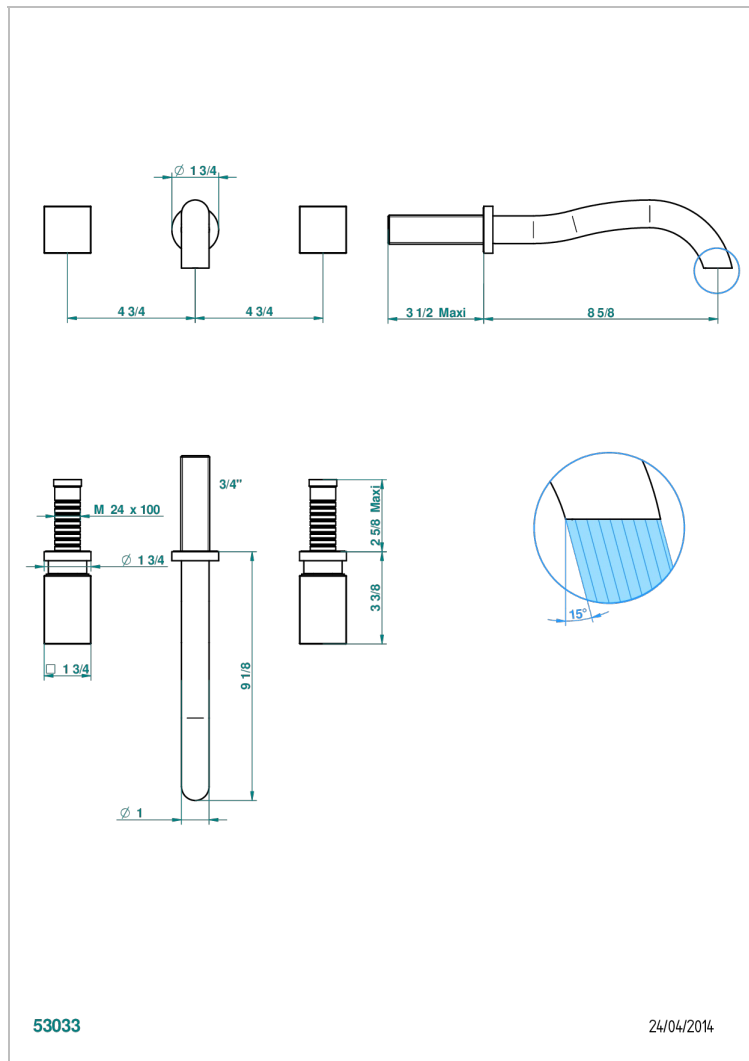

# BEYOND CRYSTAL - CHAMPAGNE CRYSTAL

U6J-40SGB

Trim only for wall mounted 3-hole basin mixer

53033

24/04/2014

## CHARACTERISTIC

- Beyond Crystal - Champagne crystal
- Trim only for wall mounted 3-hole basin mixer

## TECHNICAL SPECS

- Recommandé : 3 bars (max. 5 bars) - Advised : 43,5 psi (max. 72 psi)
- 8,3 l/min à 3 bars (2.2 gpm at 43.5 psi)

## RELATED SKU'S

- Ref. G00-40AC Rough parts for wall mounted 3 hole mixer, cross handle version
- Ref. G00-40AM Rough parts for wall mounted 3 hole mixer, lever handle version