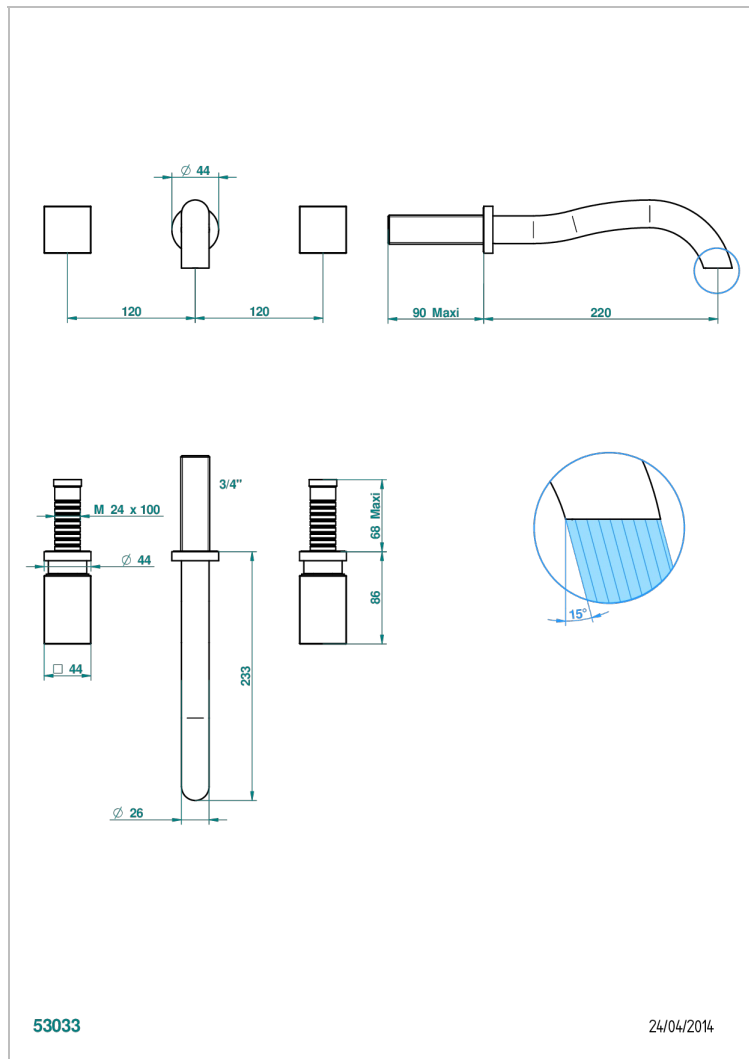

BEYOND CRYSTAL - CHAMPAGNE CRYSTAL

U6J-40SGB

Trim only for wall mounted 3-hole basin mixer

CHARACTERISTIC

- Beyond Crystal - Champagne crystal
- Trim only for wall mounted 3-hole basin mixer

TECHNICAL SPECS

- Recommandé : 3 bars (max. 5 bars) - Advised : 43,5 psi (max. 72 psi)
- 8,3 l/min à 3 bars (2.2 gpm at 43.5 psi)

RELATED SKU'S

- Ref. G00-40AC Rough parts for wall mounted 3 hole mixer, cross handle version
- Ref. G00-40AM Rough parts for wall mounted 3 hole mixer, lever handle version