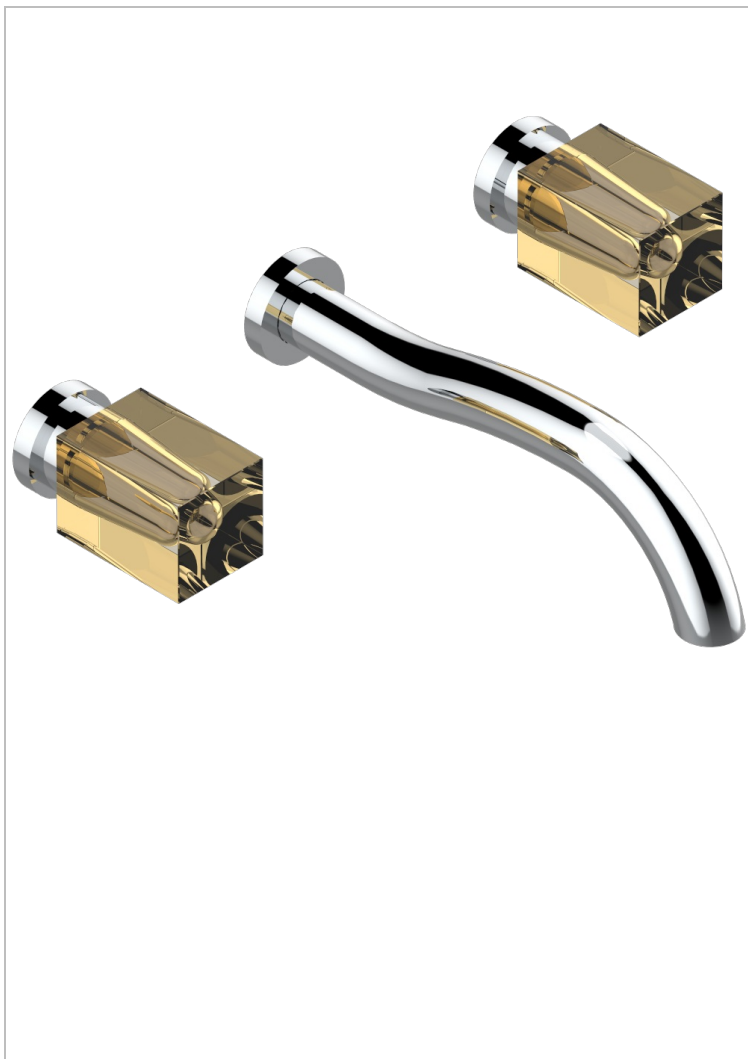

BEYOND CRYSTAL - CHAMPAGNE CRYSTAL

U6J-40SGB

Trim only for wall mounted 3-hole basin mixer

CHARACTERISTIC

- Beyond Crystal - Champagne crystal
- Trim only for wall mounted 3-hole basin mixer

TECHNICAL SPECS

- Recommandé : 3 bars (max. 5 bars) - Advised : 43,5 psi (max. 72 psi)
- 8,3 l/min à 3 bars (2.2 gpm at 43.5 psi)

RELATED SKU'S

- Ref. G00-40AC Rough parts for wall mounted 3 hole mixer, cross handle version
- Ref. G00-40AM Rough parts for wall mounted 3 hole mixer, lever handle version

AVAILABLE FINITIONS

Antique nickel - H28
Black ceram - D30
Blush PVD - H62
Brass color PVD - H49
Brown bronze color PVD - F33
Gold color PVD - H52

Graphite PVD - H64
Matt Umber PVD - H67
Matt blush PVD - H60
Matt brass color PVD - H50
Matt brown bronze color PVD - F34
Matt chrome - C02

Matt gold - F07
Matt gold color PVD - H53
Matt graphite PVD - H65
Matt nickel color PVD - H56
Nickel color PVD - H55
Polished chrome (color finish) - A02

Polished chrome / Polished gold (color finish) - G02
Polished gold (color finish) - F01
Soft gold - F30
Soft matt gold - F31
Umber PVD - H66