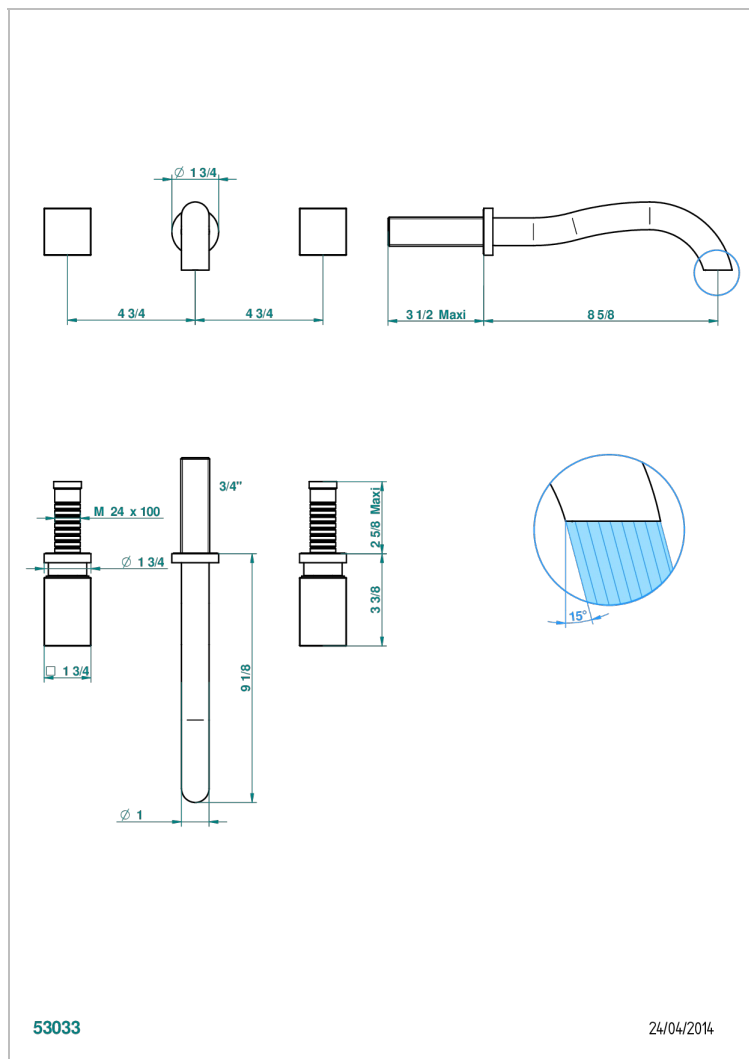

BEYOND CRYSTAL - CHAMPAGNE CRYSTAL

U6J-40SGB

Trim only for wall mounted 3-hole basin mixer

CHARACTERISTIC

- Beyond Crystal - Champagne crystal
- Trim only for wall mounted 3-hole basin mixer

TECHNICAL SPECS

- Recommandé : 3 bars (max. 5 bars) - Advised : 43,5 psi (max. 72 psi)
- 8,3 l/min à 3 bars (2.2 gpm at 43.5 psi)

RELATED SKU'S

- Ref. G00-40AC Rough parts for wall mounted 3 hole mixer, cross handle version
- Ref. G00-40AM Rough parts for wall mounted 3 hole mixer, lever handle version