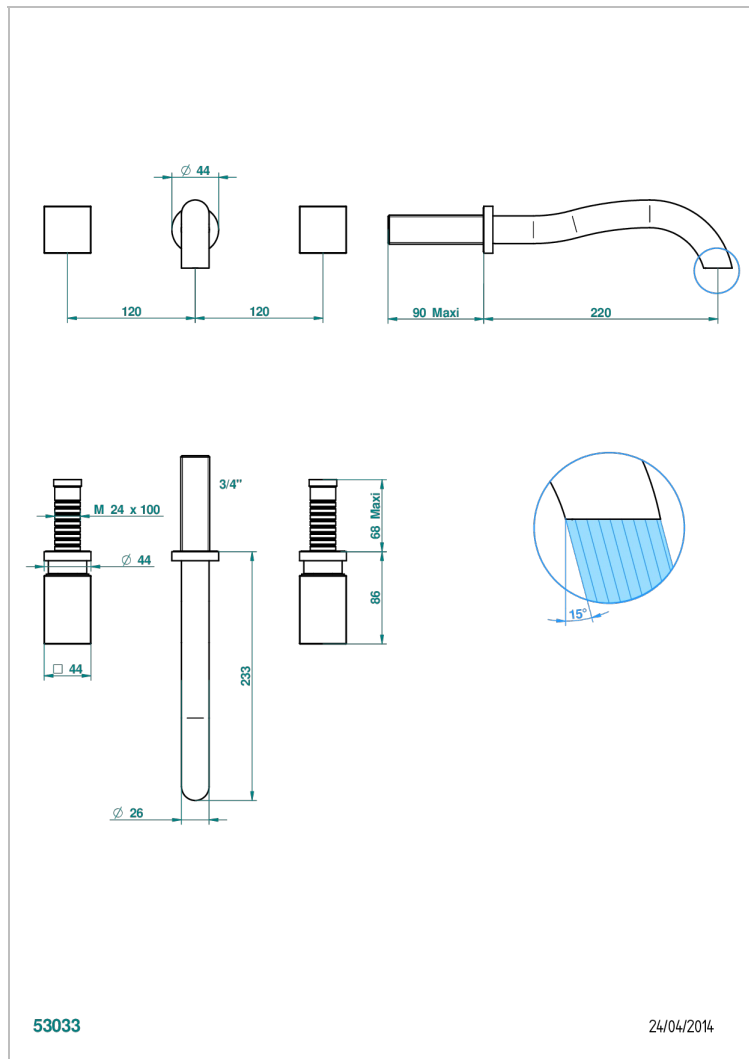

# BEYOND CRYSTAL - CRISTAL DE COLOR CHAMPAN

THG<sup>®</sup>  
PARIS

U6J-40SGB

Trim only for wall mounted 3-hole basin mixer

## CARACTERÍSTICAS

- Beyond Crystal - Cristal de color champán
- Trim only for wall mounted 3-hole basin mixer

## ESPECIFICACIONES TÉCNICAS

- Recommandé : 3 bars (max. 5 bars) - Advised : 43,5 psi (max. 72 psi)
- 8,3 l/min à 3 bars (2.2 gpm at 43.5 psi)

## PRODUCTOS RELACIONADOS

- Ref. G00-40AC Rough parts for wall mounted 3 hole mixer, cross handle version
- Ref. G00-40AM Rough parts for wall mounted 3 hole mixer, lever handle version