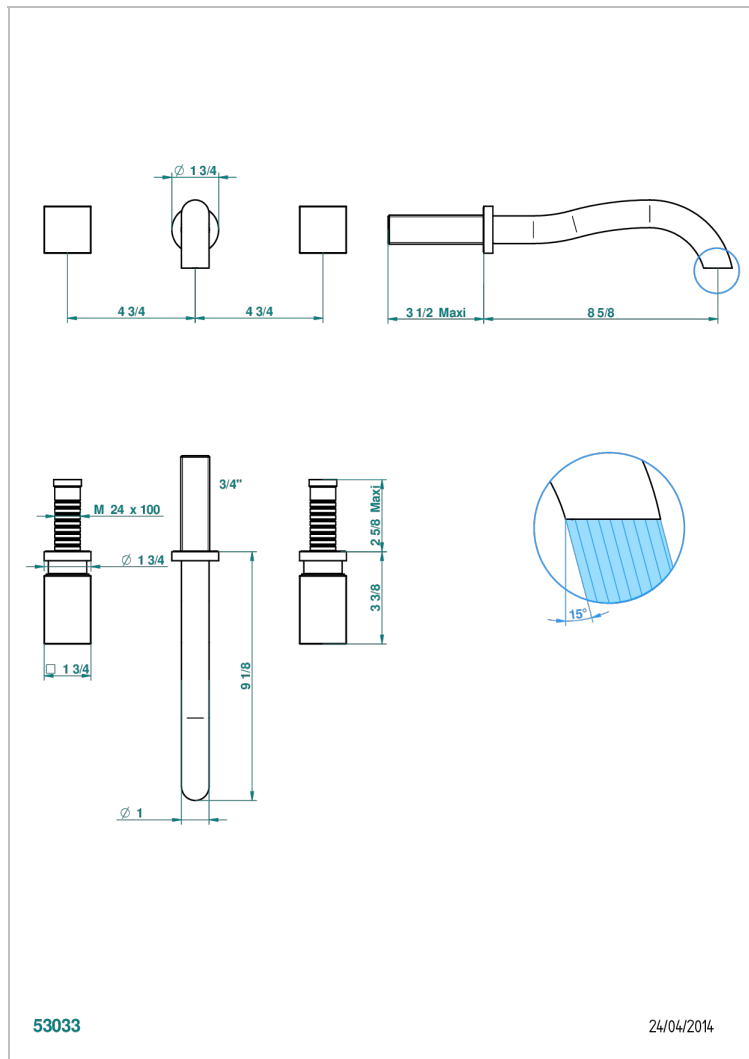

# BEYOND CRYSTAL - CRISTAL DE COLOR CHAMPAN

THG<sup>®</sup>  
PARIS

U6J-40SGB

Trim only for wall mounted 3-hole basin mixer

## CARACTERÍSTICAS

- Beyond Crystal - Cristal de color champán
- Trim only for wall mounted 3-hole basin mixer

## ESPECIFICACIONES TÉCNICAS

- Recommandé : 3 bars (max. 5 bars) - Advised : 43,5 psi (max. 72 psi)
- 8,3 l/min à 3 bars (2.2 gpm at 43.5 psi)

## PRODUCTOS RELACIONADOS

- Ref. G00-40AC Rough parts for wall mounted 3 hole mixer, cross handle version
- Ref. G00-40AM Rough parts for wall mounted 3 hole mixer, lever handle version