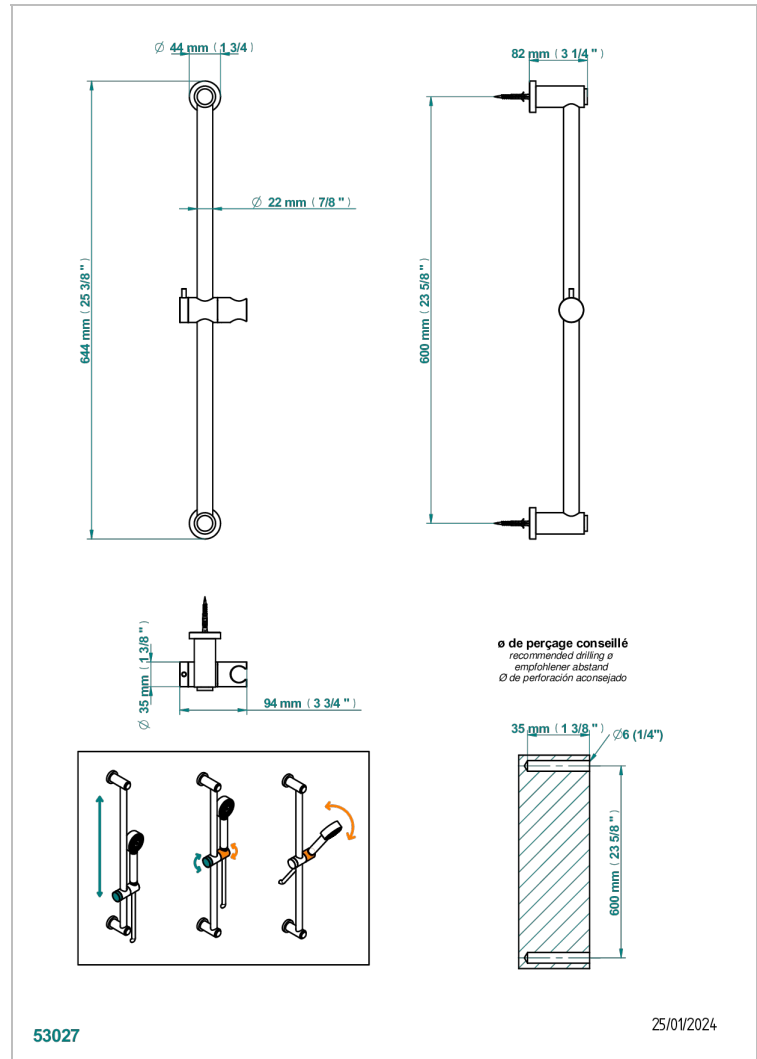

ESTRELA WITH LEVER HANDLES

U3K-258

60 cm SLIDE BAR AND HOOK

THG[®]
PARIS

CHARACTERISTIC

- Estrela with lever handles
- 60 cm SLIDE BAR AND HOOK

AVAILABLE FINITIONS

Black ceram - D30
Blush PVD - H62
Brass color PVD - H49
Brown bronze color PVD - F33
Chrome polished - A02
Gold color PVD - H52