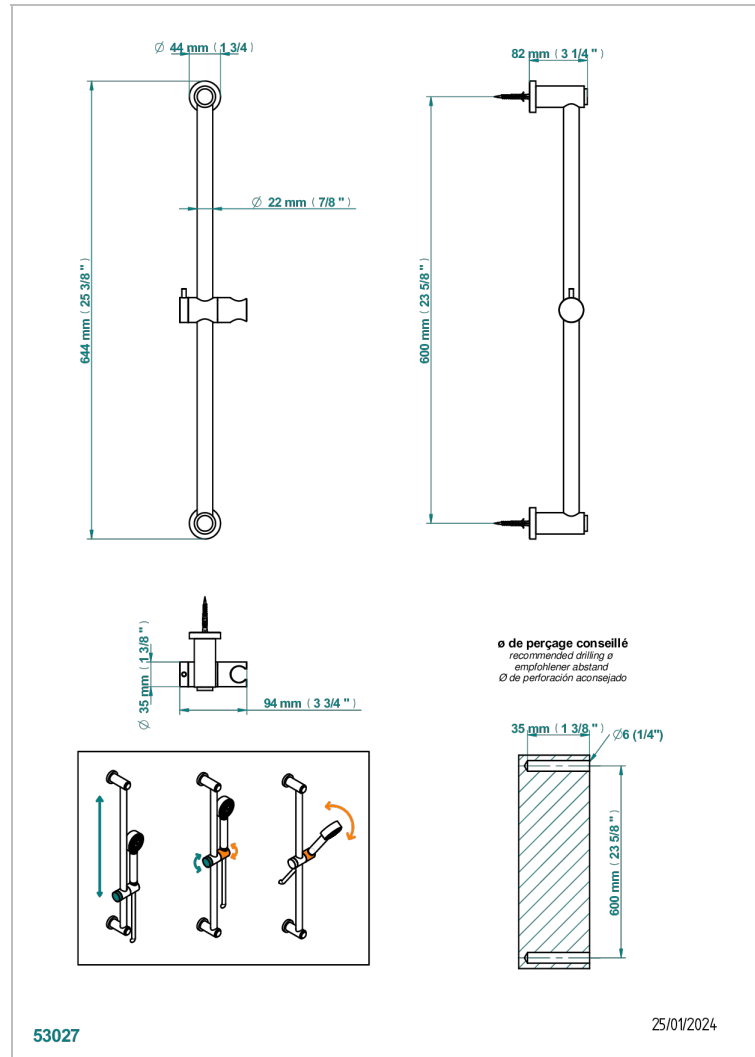

ESTRELA WITH LEVER

U3K-258

Slide bar and hook

THG[®]
PARIS

CHARACTERISTIC

- Estrela with lever
- Slide bar and hook

AVAILABLE FINITIONS

Antique nickel - H28
Black ceram - D30
Blush PVD - H62
Brass color PVD - H49
Brown bronze color PVD - F33
Gold color PVD - H52

Nickel color PVD - H55
Polished chrome (color finish) - A02
Polished chrome with gold inlay - GA1
Polished gold (color finish) - F01
Polished nickel - B01
Soft gold - F30

Soft matt gold - F31
Umber PVD - H66