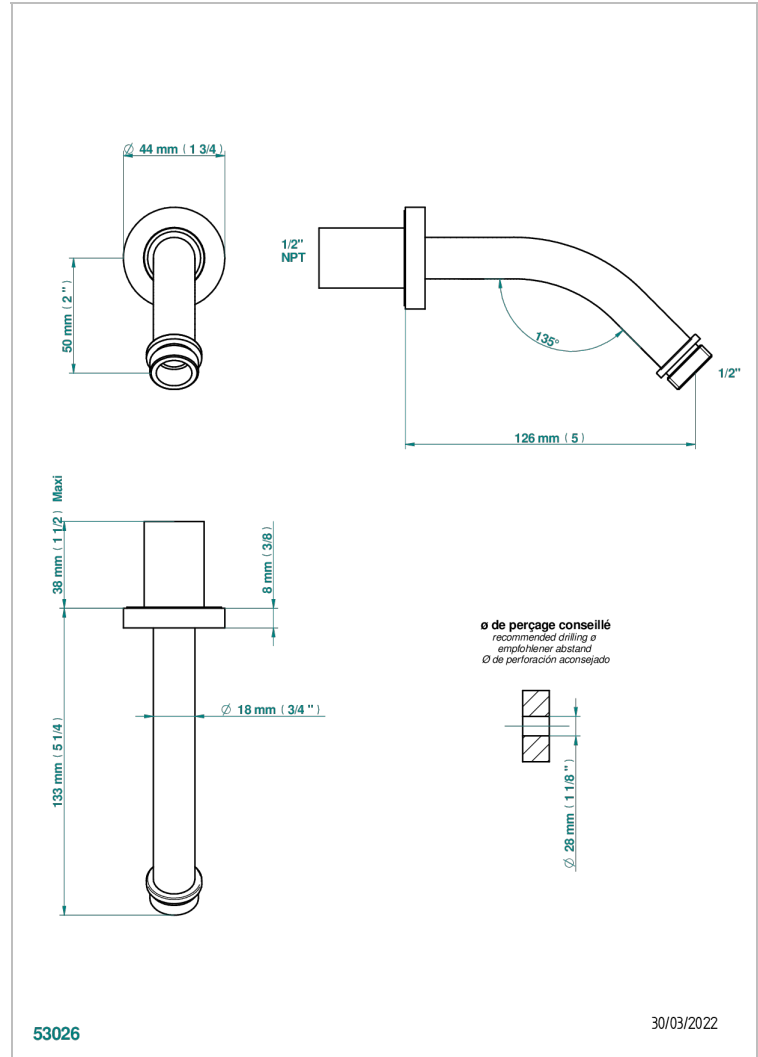

# BEYOND CRYSTAL - RED CRYSTAL

U6H-82/US

Horizontal shower arm, 45°, lg: 4" 3/4

THG<sup>®</sup>  
PARIS

## CHARACTERISTIC

- Beyond Crystal - Red crystal
- Horizontal shower arm, 45°, lg: 4" 3/4