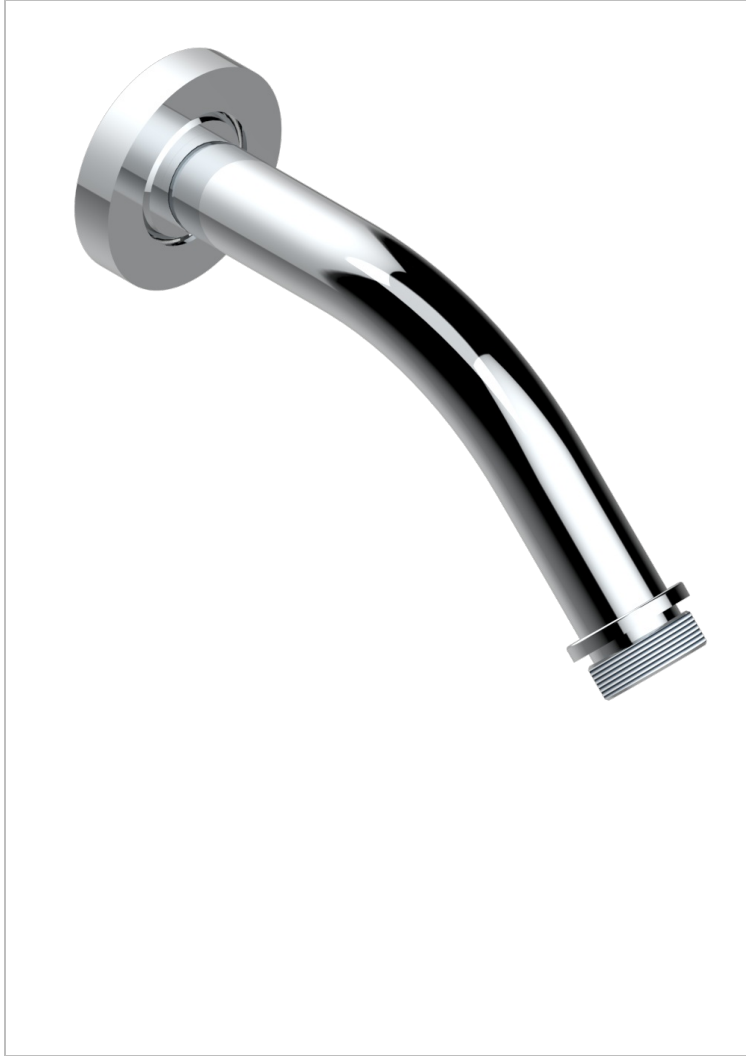

# BEYOND CRYSTAL - RED CRYSTAL

U6H-82/US

Horizontal shower arm, 45°, lg: 4" 3/4

THG<sup>®</sup>  
PARIS

## CHARACTERISTIC

- Beyond Crystal - Red crystal
- Horizontal shower arm, 45°, lg: 4" 3/4

## AVAILABLE FINITIONS

Black ceram - D30  
Blush PVD - H62  
Brass color PVD - H49  
Brown bronze color PVD - F33  
Chrome polished - A02  
Chrome polished / gold polished - G02

Gold color PVD - H52  
Gold mat - F07  
Gold polished - F01  
Graphite PVD - H64  
Matt Umber PVD - H67  
Matt blush PVD - H60