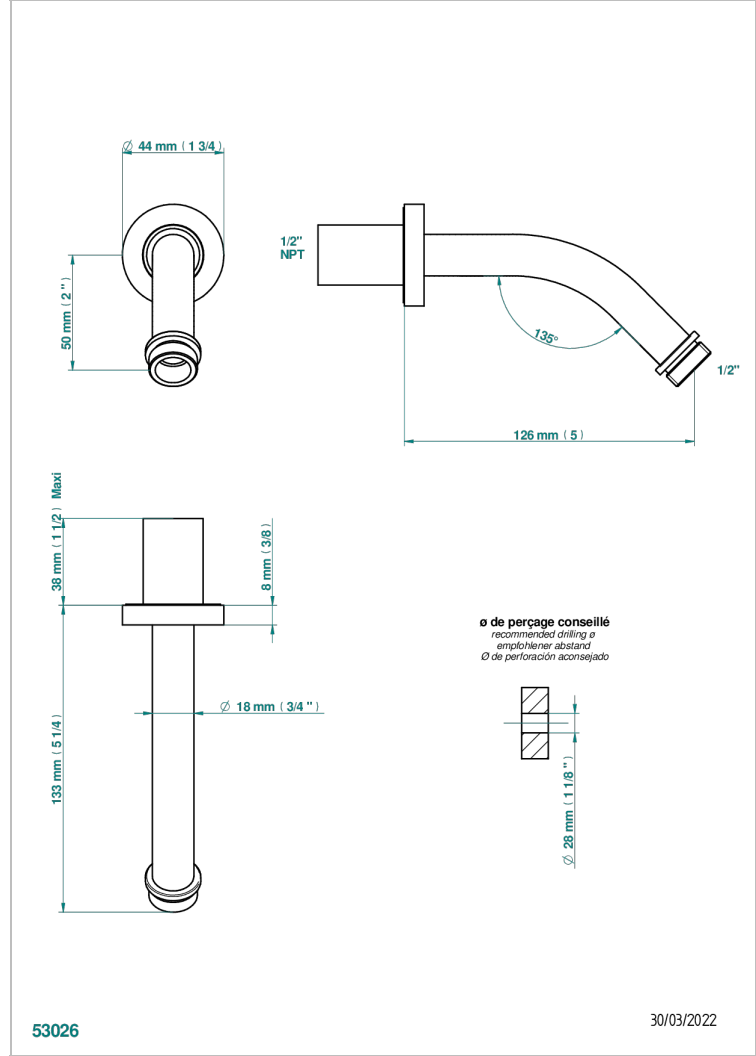

BEYOND CRYSTAL - CLEAR CRYSTAL

U6F-82/US

Horizontal shower arm, 45°, lg: 4" 3/4

CHARACTERISTIC

- Beyond Crystal - Clear crystal
- Horizontal shower arm, 45°, lg: 4" 3/4

AVAILABLE FINITIONS

Black ceram - D30
Blush PVD - H62
Brass color PVD - H49
Brown bronze color PVD - F33
Chrome polished - A02
Chrome polished / gold polished - G02

Nickel antique / Sovereign - H28
Nickel color PVD - H55
Soft gold - F30
Soft matt gold - F31
Umber PVD - H66