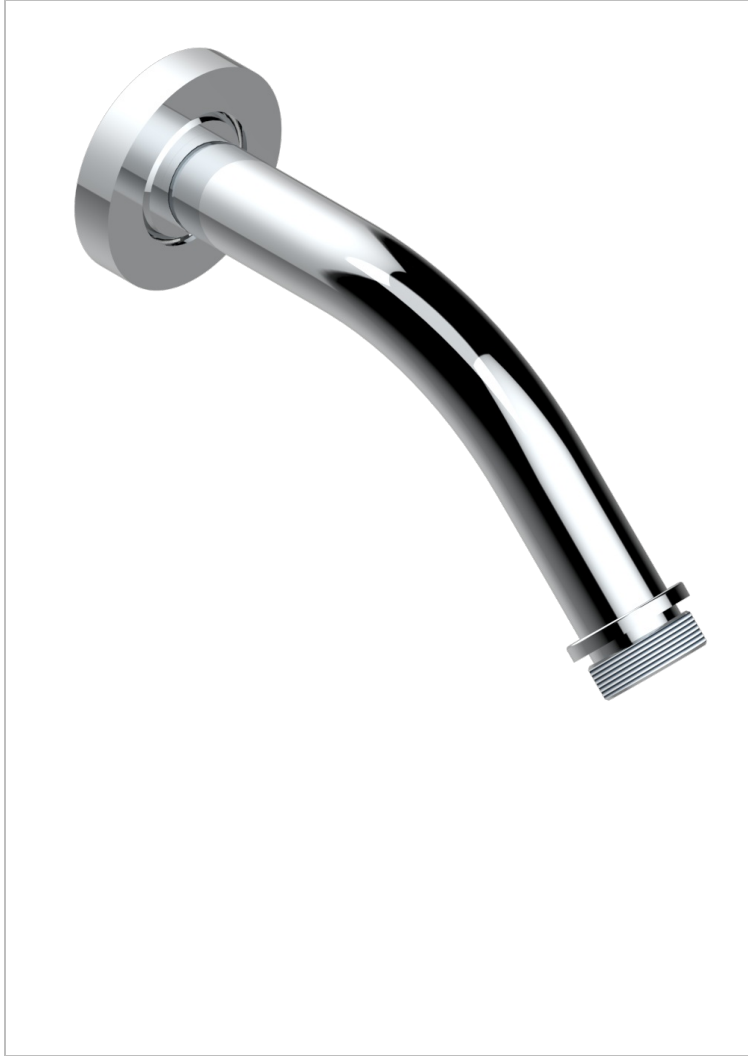

BEYOND CRYSTAL - CLEAR CRYSTAL

U6F-82/US

Horizontal shower arm, 45°, lg: 4" 3/4

CHARACTERISTIC

- Beyond Crystal - Clear crystal
- Horizontal shower arm, 45°, lg: 4" 3/4

AVAILABLE FINITIONS

Black ceram - D30
Blush PVD - H62
Brass color PVD - H49
Brown bronze color PVD - F33
Chrome polished - A02
Chrome polished / gold polished - G02

Gold color PVD - H52
Gold mat - F07
Gold polished - F01
Graphite PVD - H64
Matt Umber PVD - H67
Matt blush PVD - H60

Matt brass color PVD - H50
Matt brown bronze color PVD - F34
Matt chrome (American satin) - C02
Matt gold color PVD - H53
Matt graphite PVD - H65
Matt nickel color PVD - H56

Nickel antique / Sovereign - H28
Nickel color PVD - H55
Soft gold - F30
Soft matt gold - F31
Umber PVD - H66