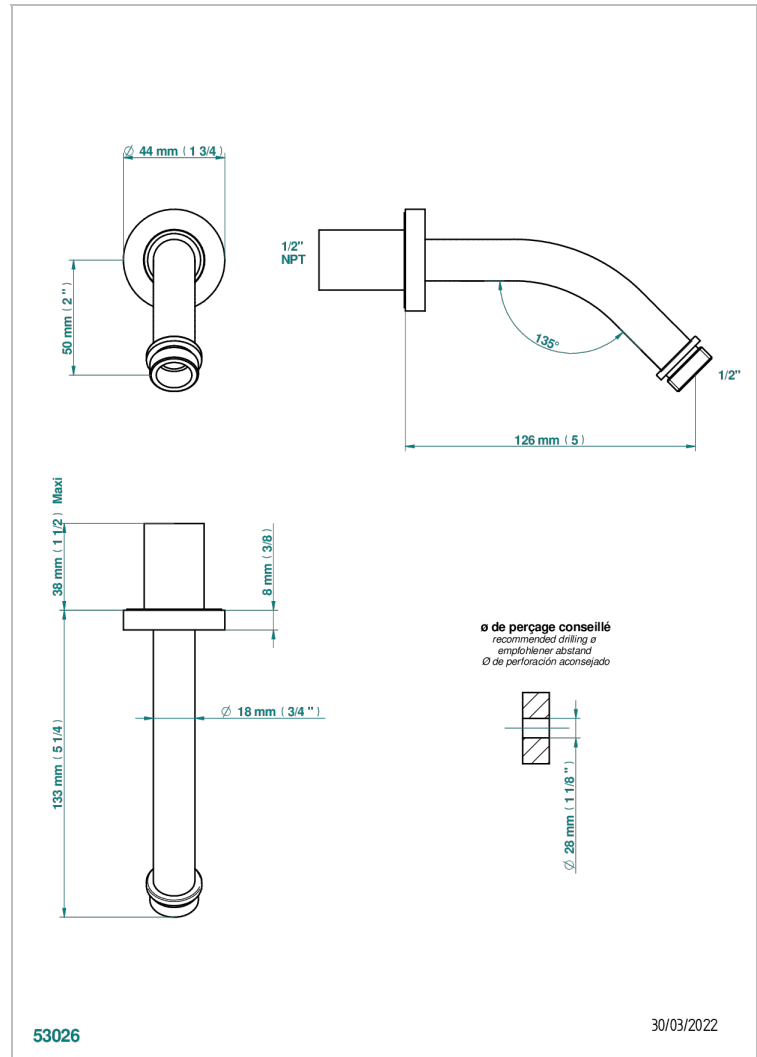

ZOOM.12

U4L-82/US

Horizontal shower arm, 45°, lg: 4" 3/4

CHARACTERISTIC

- Zoom.12
- Horizontal shower arm, 45°, lg: 4" 3/4

AVAILABLE FINITIONS

Black ceram - D30
Blush PVD - H62
Brass color PVD - H49
Brown bronze color PVD - F33
Chrome polished - A02
Gold color PVD - H52

Nickel color PVD - H55
Nickel polished - B01
Soft gold - F30
Soft matt gold - F31
Umber PVD - H66