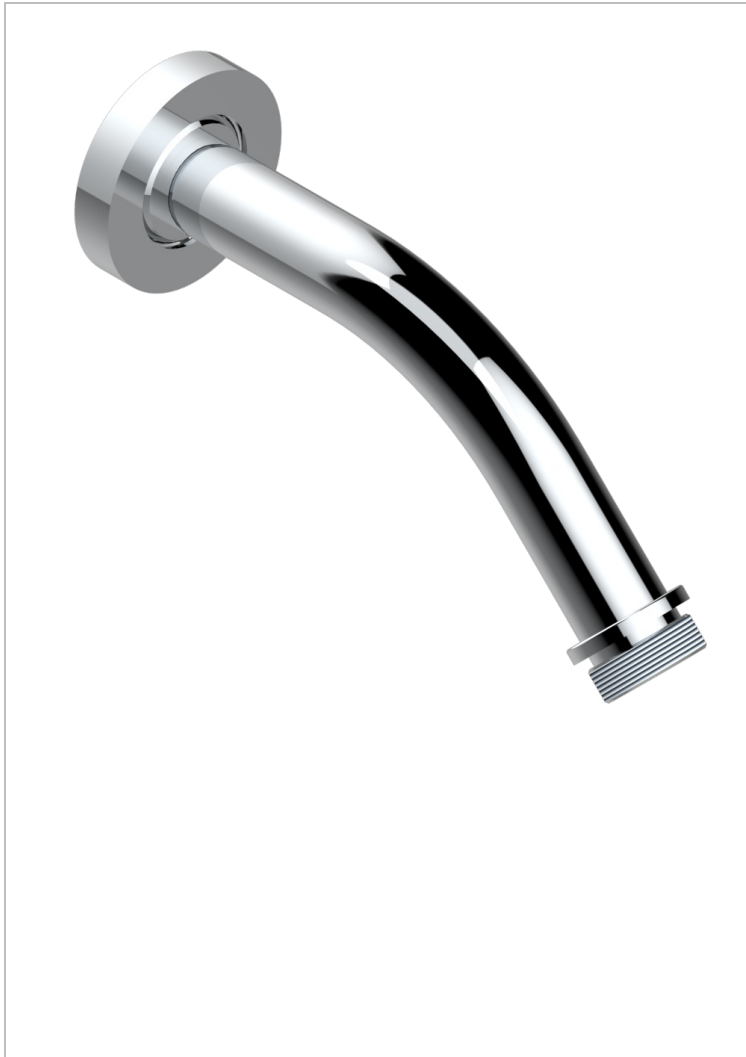

ZOOM.12

U4L-82/US

Horizontal shower arm, 45°, lg: 4" 3/4

CHARACTERISTIC

- Zoom.12
- Horizontal shower arm, 45°, lg: 4" 3/4

AVAILABLE FINITIONS

Black ceram - D30
Blush PVD - H62
Brass color PVD - H49
Brown bronze color PVD - F33
Chrome polished - A02
Gold color PVD - H52

Gold mat - F07
Gold polished - F01
Graphite PVD - H64
Light coated bronze - D01
Matt Umber PVD - H67
Matt blush PVD - H60

Matt brass color PVD - H50
Matt brown bronze color PVD - F34
Matt gold color PVD - H53
Matt graphite PVD - H65
Matt nickel (American satin) - C01
Matt nickel color PVD - H56

Nickel color PVD - H55
Nickel polished - B01
Soft gold - F30
Soft matt gold - F31
Umber PVD - H66