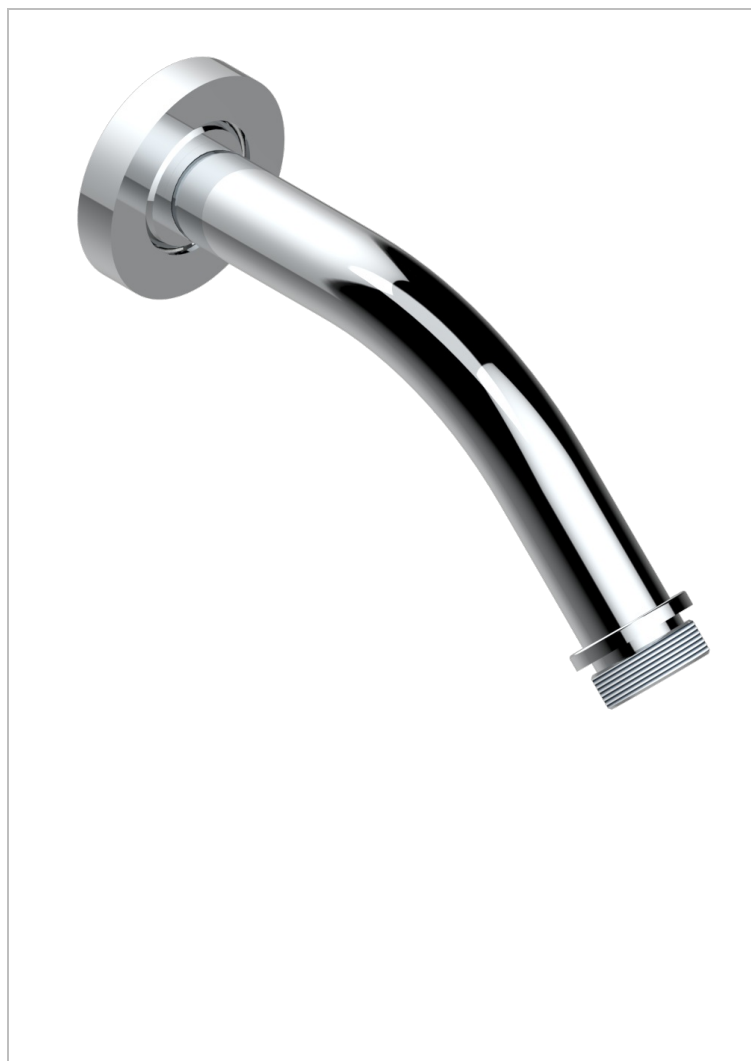

ZOOM.5

U4J-82/US

Horizontal shower arm, 45°, lg: 4" 3/4

CHARACTERISTIC

- Zoom.5
- Horizontal shower arm, 45°, lg: 4" 3/4

AVAILABLE FINITIONS

Black ceram - D30
Blush PVD - H62
Brass color PVD - H49
Brown bronze color PVD - F33
Chrome polished - A02
Gold color PVD - H52

Gold mat - F07
Gold polished - F01
Graphite PVD - H64
Light coated bronze - D01
Matt Umber PVD - H67
Matt blush PVD - H60

Matt brass color PVD - H50
Matt brown bronze color PVD - F34
Matt gold color PVD - H53
Matt graphite PVD - H65
Matt nickel (American satin) - C01
Matt nickel color PVD - H56

Nickel color PVD - H55
Nickel polished - B01
Soft gold - F30
Soft matt gold - F31
Umber PVD - H66