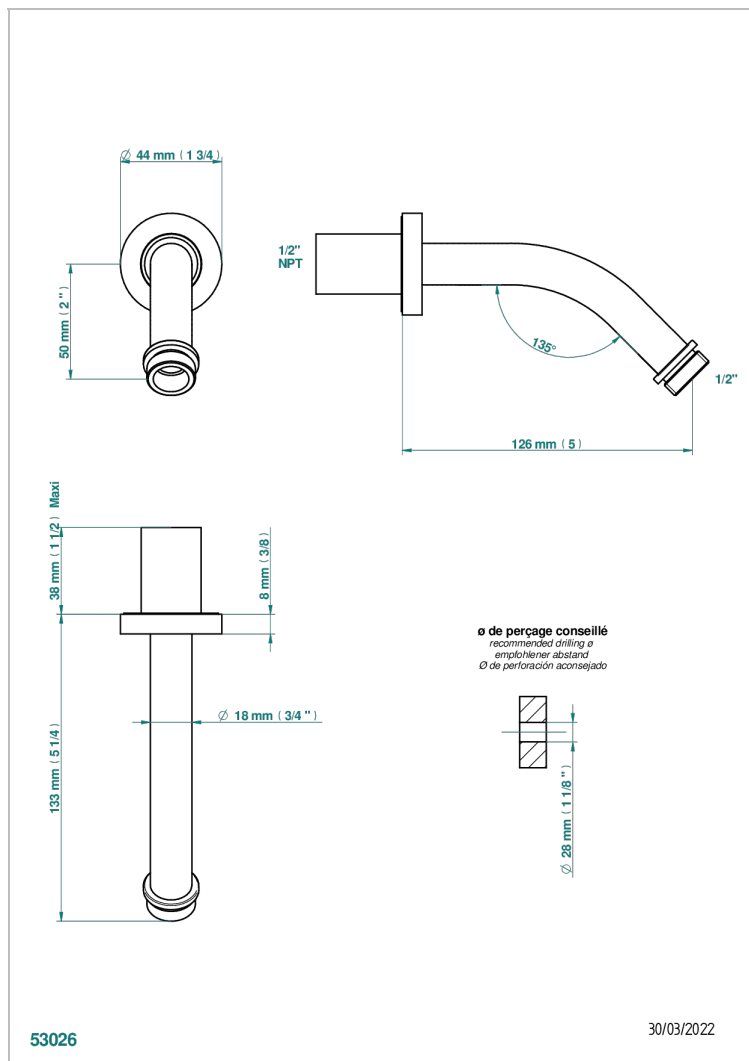

ZOOM.5

U4J-82/US

Horizontal shower arm, 45°, lg: 4" 3/4

CHARACTERISTIC

- Zoom.5
- Horizontal shower arm, 45°, lg: 4" 3/4

AVAILABLE FINITIONS

Black ceram - D30
Blush PVD - H62
Brass color PVD - H49
Brown bronze color PVD - F33
Chrome polished - A02
Gold color PVD - H52

Nickel color PVD - H55
Nickel polished - B01
Soft gold - F30
Soft matt gold - F31
Umber PVD - H66