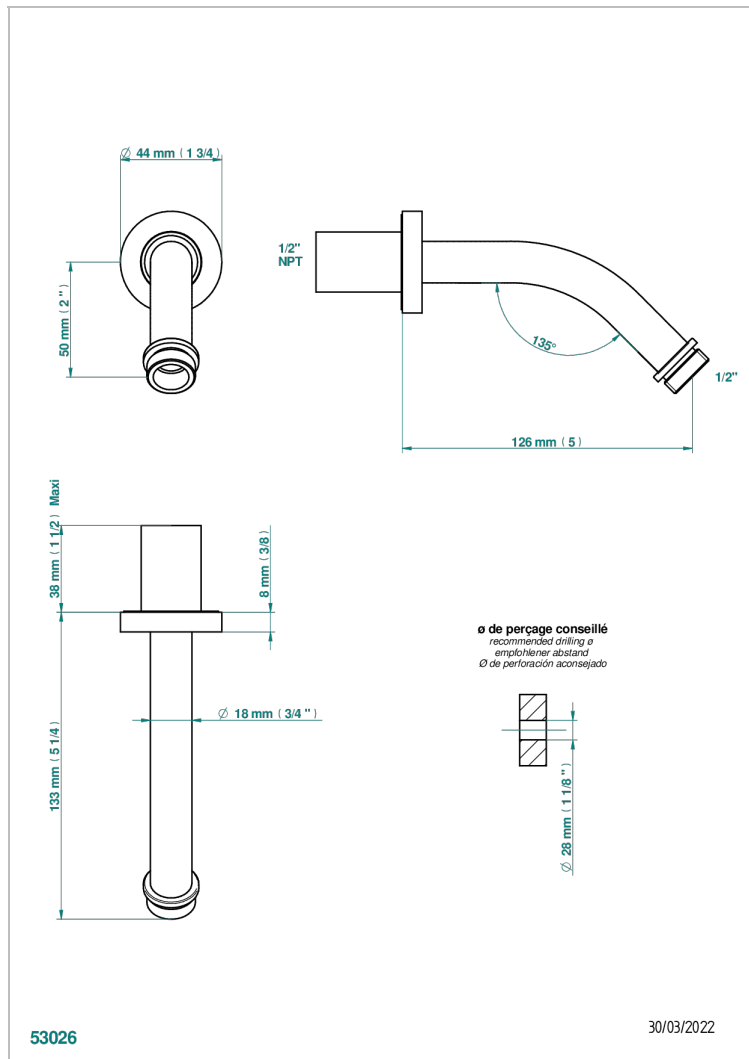

ESTRELA METAL INLAYS

U3L-82/US

Horizontal shower arm, 45°, lg: 4" 3/4

CHARACTERISTIC

- Estrela Metal inlays
- Horizontal shower arm, 45°, lg: 4" 3/4

AVAILABLE FINITIONS

Black ceram - D30
Blush PVD - H62
Brass color PVD - H49
Brown bronze color PVD - F33
Chrome polished - A02
Gold color PVD - H52

Natural smoked Brass - A13
Nickel antique / Sovereign - H28
Nickel color PVD - H55
Nickel polished - B01
Polished chrome with gold inlay - GA1
Soft gold - F30

Soft matt gold - F31
Umber PVD - H66