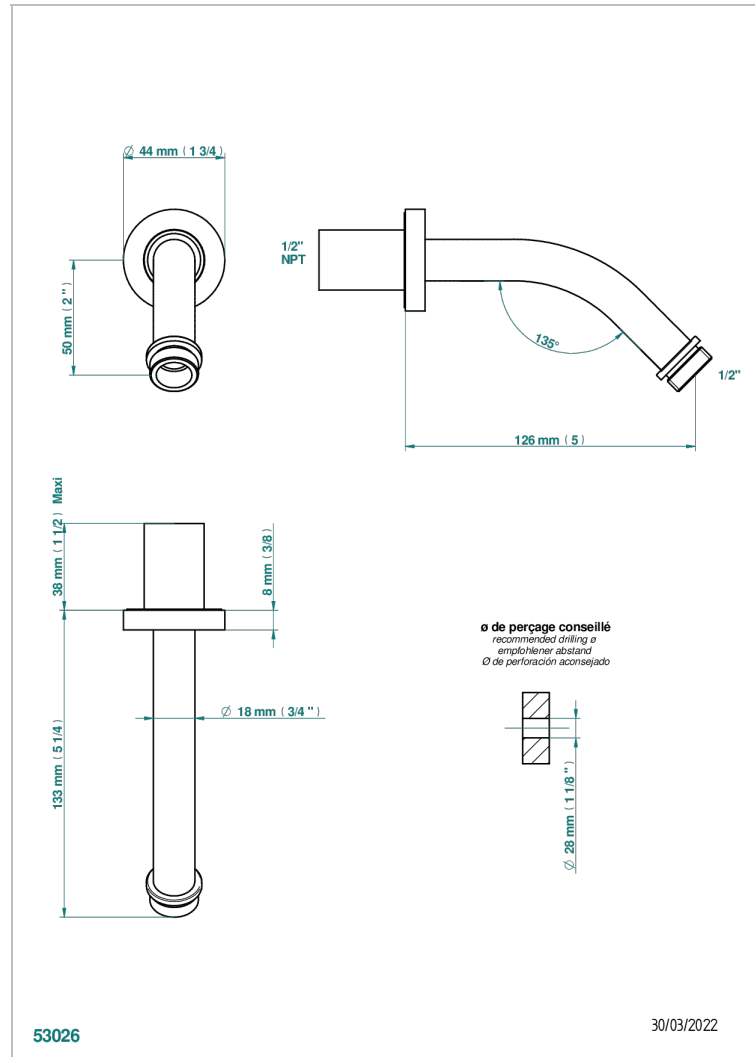

METAMORPHOSE WHITE CERAMIC

G6E-82/US

Horizontal shower arm, 45°, lg: 4" 3/4

THG[®]
PARIS

CHARACTERISTIC

- Métamorphose White Ceramic
- Horizontal shower arm, 45°, lg: 4" 3/4

AVAILABLE FINITIONS

Black ceram - D30
Blush PVD - H62
Brass color PVD - H49
Brown bronze color PVD - F33
Chrome polished - A02
Copper antique matt, coated - H07

Matt nickel (American satin) - C01
Matt nickel color PVD - H56
Nickel antique / Sovereign - H28
Nickel color PVD - H55
Nickel polished - B01
Soft gold - F30

Soft matt gold - F31
Umber PVD - H66