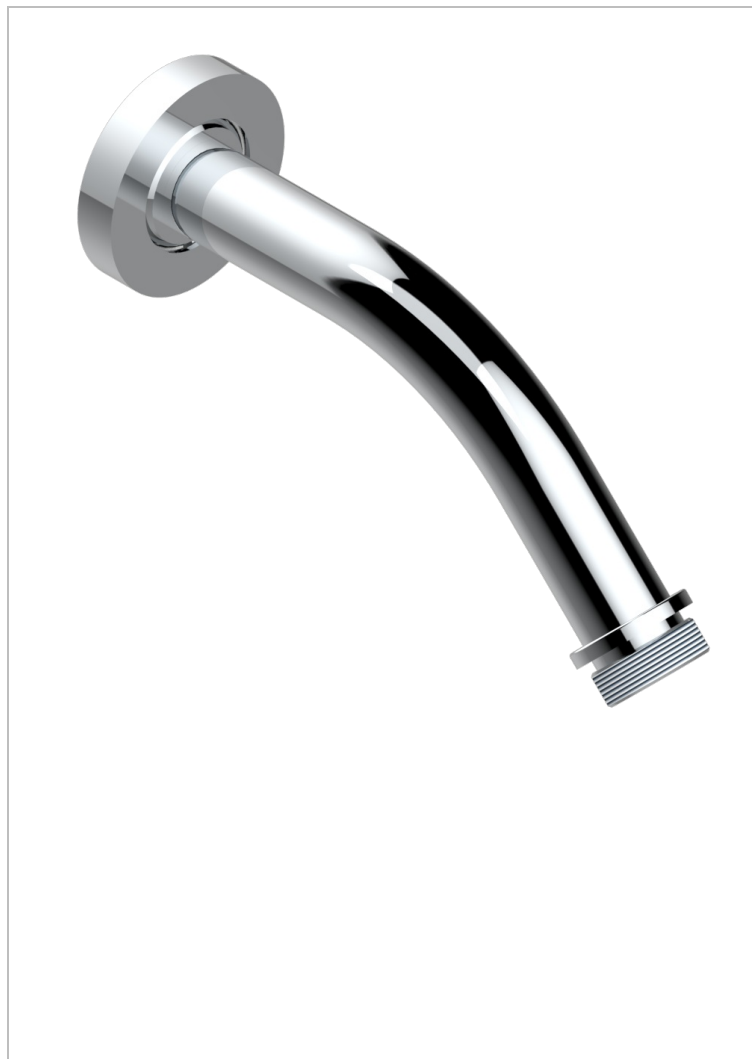

METAMORPHOSE BLACK CERAMIC

G6D-82/US

Horizontal shower arm, 45°, lg: 4" 3/4

CHARACTERISTIC

- Métamorphose Black Ceramic
- Horizontal shower arm, 45°, lg: 4" 3/4

AVAILABLE FINITIONS

Black ceram - D30
Blush PVD - H62
Brass color PVD - H49
Brown bronze color PVD - F33
Chrome polished - A02
Copper antique matt, coated - H07

Gold color PVD - H52
Gold mat - F07
Gold polished - F01
Graphite PVD - H64
Light coated bronze - D01
Matt Umber PVD - H67

Matt blush PVD - H60
Matt brass color PVD - H50
Matt brown bronze color PVD - F34
Matt chrome (American satin) - C02
Matt gold color PVD - H53
Matt graphite PVD - H65

Matt nickel (American satin) - C01
Matt nickel color PVD - H56
Nickel antique / Sovereign - H28
Nickel color PVD - H55
Nickel polished - B01
Soft gold - F30

Soft matt gold - F31
Umber PVD - H66