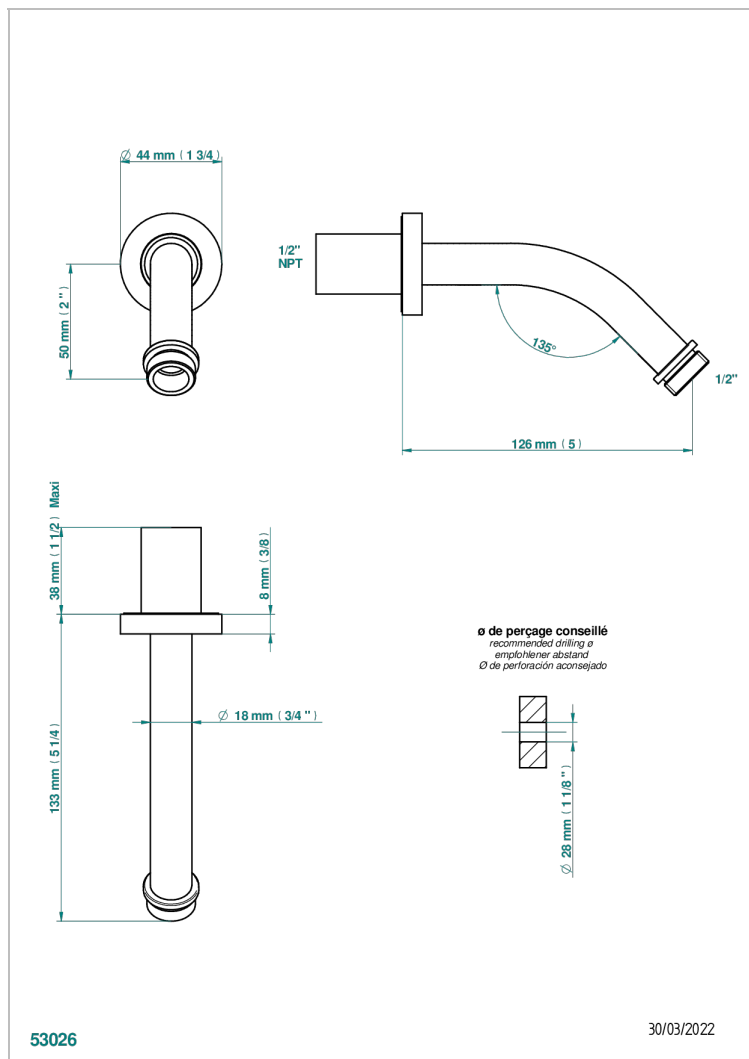

METAMORPHOSE BLACK CERAMIC

G6D-82/US

Horizontal shower arm, 45°, lg: 4" 3/4

CHARACTERISTIC

- Métamorphose Black Ceramic
- Horizontal shower arm, 45°, lg: 4" 3/4

AVAILABLE FINITIONS

Black ceram - D30
Blush PVD - H62
Brass color PVD - H49
Brown bronze color PVD - F33
Chrome polished - A02
Copper antique matt, coated - H07

Matt nickel (American satin) - C01
Matt nickel color PVD - H56
Nickel antique / Sovereign - H28
Nickel color PVD - H55
Nickel polished - B01
Soft gold - F30

Soft matt gold - F31
Umber PVD - H66