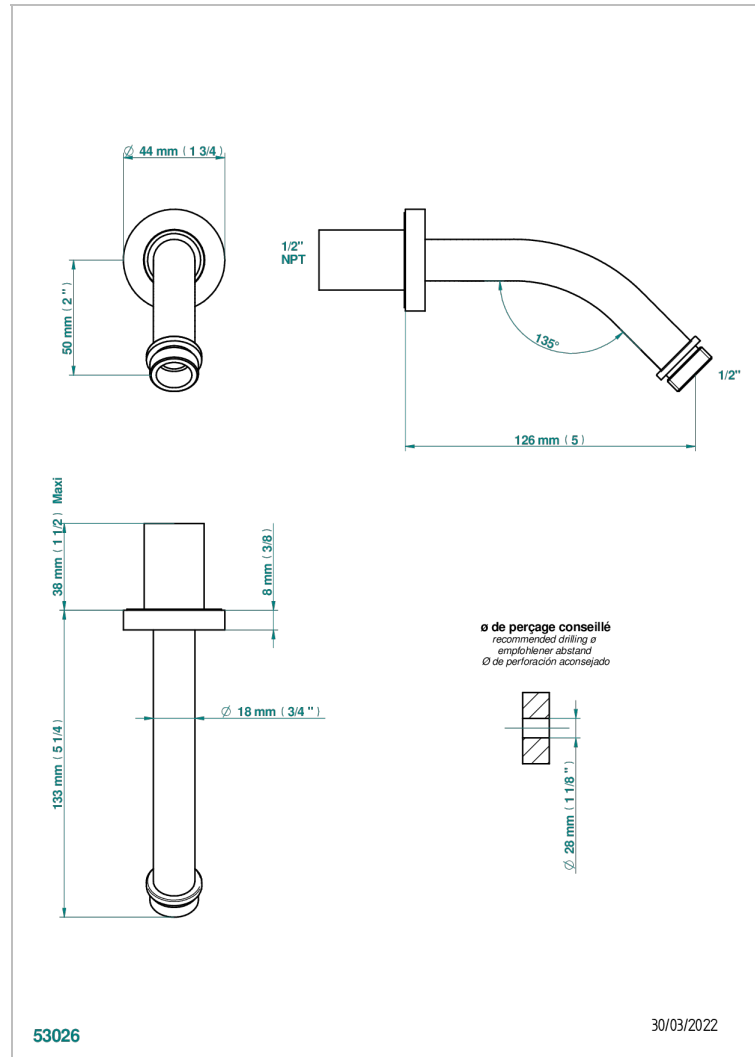

METAMORPHOSE CARBON

G6C-82/US

Horizontal shower arm, 45°, lg: 4" 3/4

THG[®]
PARIS

CHARACTERISTIC

- Métamorphose Carbon
- Horizontal shower arm, 45°, lg: 4" 3/4

AVAILABLE FINITIONS

Black ceram - D30
Blush PVD - H62
Brass color PVD - H49
Brown bronze color PVD - F33
Chrome polished - A02
Copper antique matt, coated - H07

Matt nickel (American satin) - C01
Matt nickel color PVD - H56
Nickel antique / Sovereign - H28
Nickel color PVD - H55
Nickel polished - B01
Soft gold - F30

Soft matt gold - F31
Umber PVD - H66