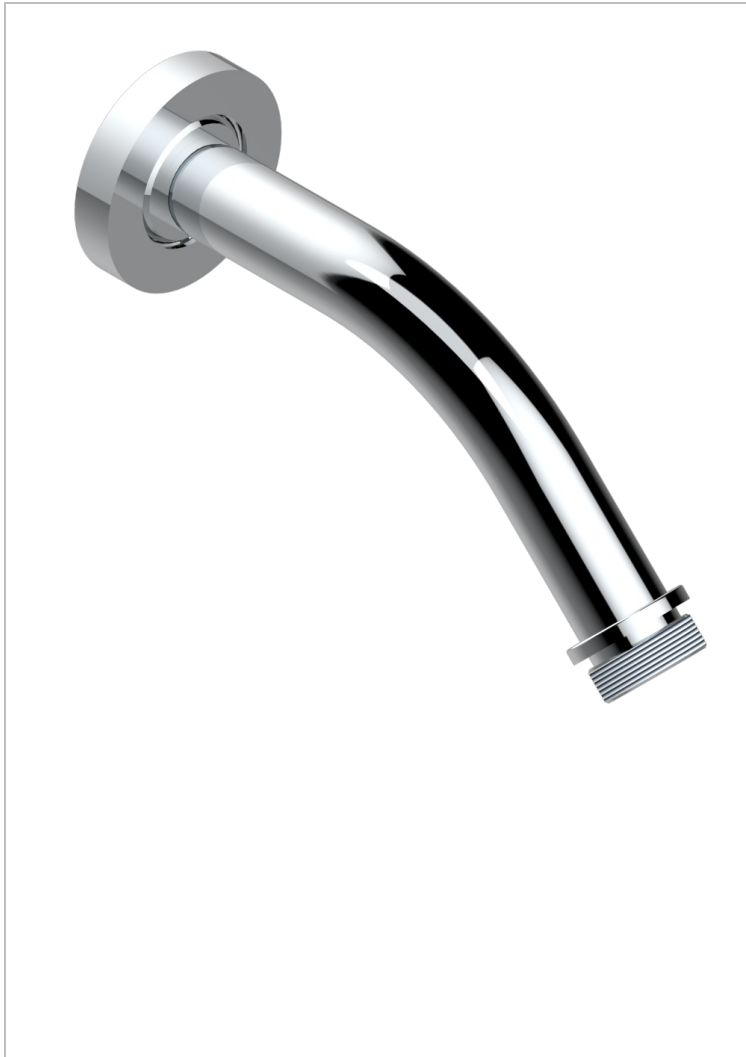

METAMORPHOSE CARBON

G6C-82/US

Horizontal shower arm, 45°, lg: 4" 3/4

THG[®]
PARIS

CHARACTERISTIC

- Métamorphose Carbon
- Horizontal shower arm, 45°, lg: 4" 3/4

AVAILABLE FINITIONS

Black ceram - D30
Blush PVD - H62
Brass color PVD - H49
Brown bronze color PVD - F33
Chrome polished - A02
Copper antique matt, coated - H07

Gold color PVD - H52
Gold mat - F07
Gold polished - F01
Graphite PVD - H64
Light coated bronze - D01
Matt Umber PVD - H67

Matt blush PVD - H60
Matt brass color PVD - H50
Matt brown bronze color PVD - F34
Matt chrome (American satin) - C02
Matt gold color PVD - H53
Matt graphite PVD - H65

Matt nickel (American satin) - C01
Matt nickel color PVD - H56
Nickel antique / Sovereign - H28
Nickel color PVD - H55
Nickel polished - B01
Soft gold - F30

Soft matt gold - F31
Umber PVD - H66