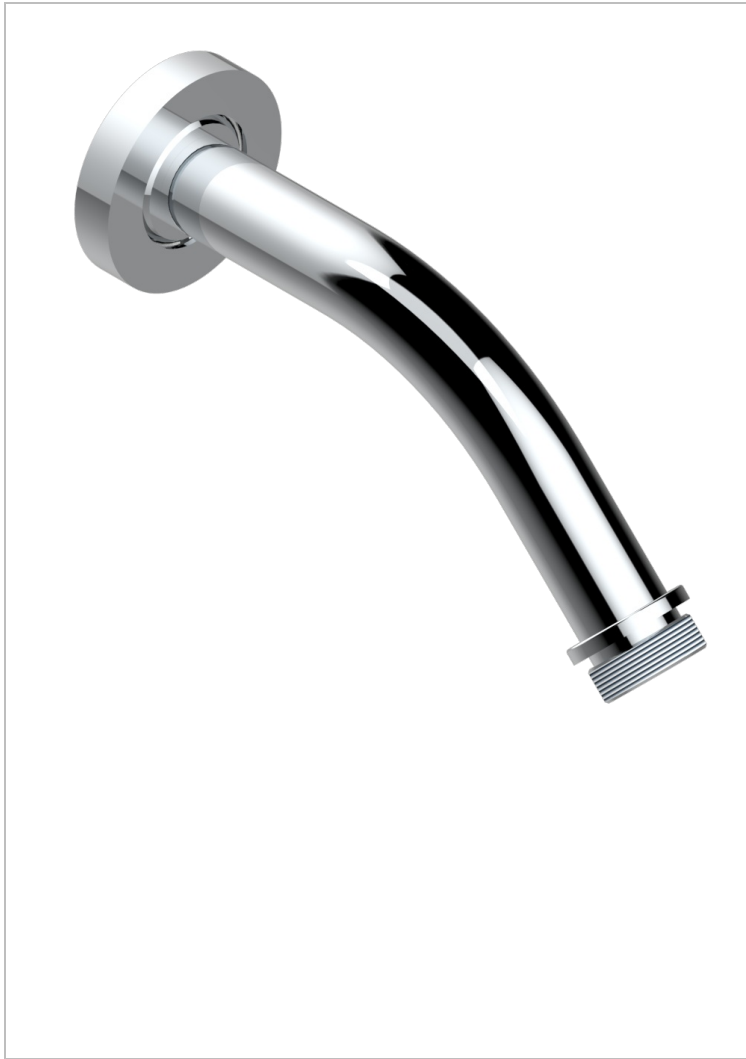

# METAMORPHOSE WITH LEVER HANDLES

G6B-82/US

Horizontal shower arm, 45°, lg: 4" 3/4

## CHARACTERISTIC

- Métamorphose with lever handles
- Horizontal shower arm, 45°, lg: 4" 3/4

## AVAILABLE FINITIONS

Black ceram - D30  
Blush PVD - H62  
Brass color PVD - H49  
Brown bronze color PVD - F33  
Chrome polished - A02  
Copper antique matt, coated - H07

Gold color PVD - H52  
Gold mat - F07  
Gold polished - F01  
Graphite PVD - H64  
Light coated bronze - D01  
Matt Umber PVD - H67

Matt blush PVD - H60  
Matt brass color PVD - H50  
Matt brown bronze color PVD - F34  
Matt chrome (American satin) - C02  
Matt gold color PVD - H53  
Matt graphite PVD - H65

Matt nickel (American satin) - C01  
Matt nickel color PVD - H56  
Nickel antique / Sovereign - H28  
Nickel color PVD - H55  
Nickel polished - B01  
Soft gold - F30