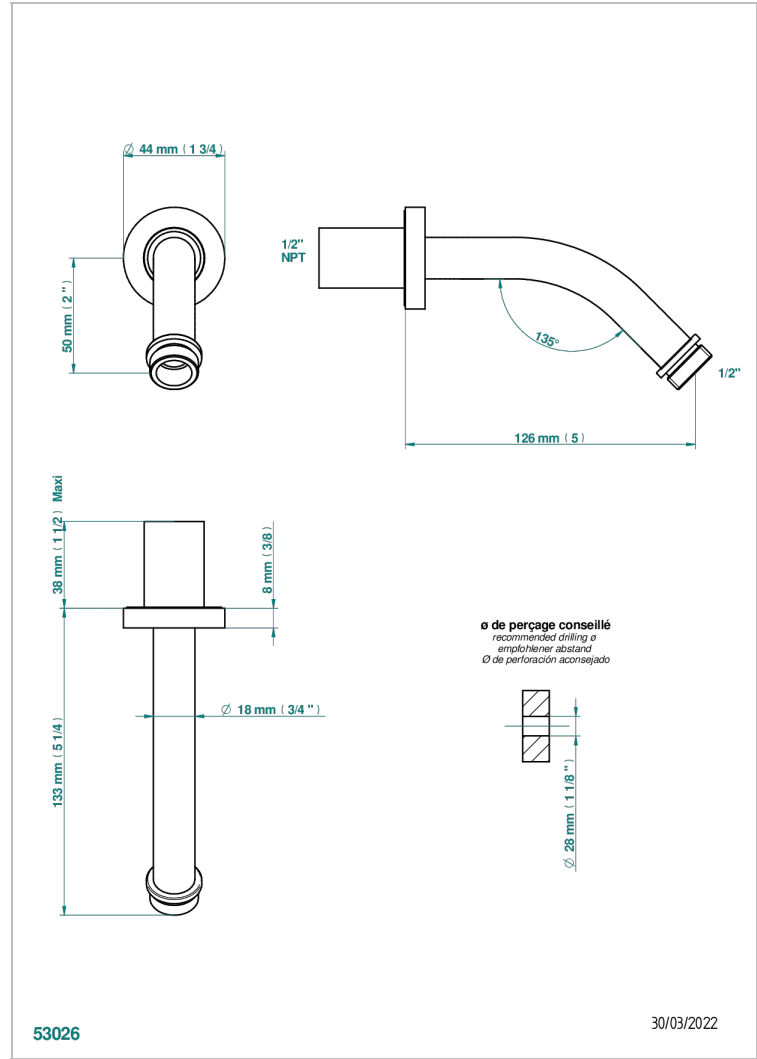

# METAMORPHOSE WITH LEVER HANDLES

G6B-82/US

Horizontal shower arm, 45°, lg: 4" 3/4

## CHARACTERISTIC

- Métamorphose with lever handles
- Horizontal shower arm, 45°, lg: 4" 3/4