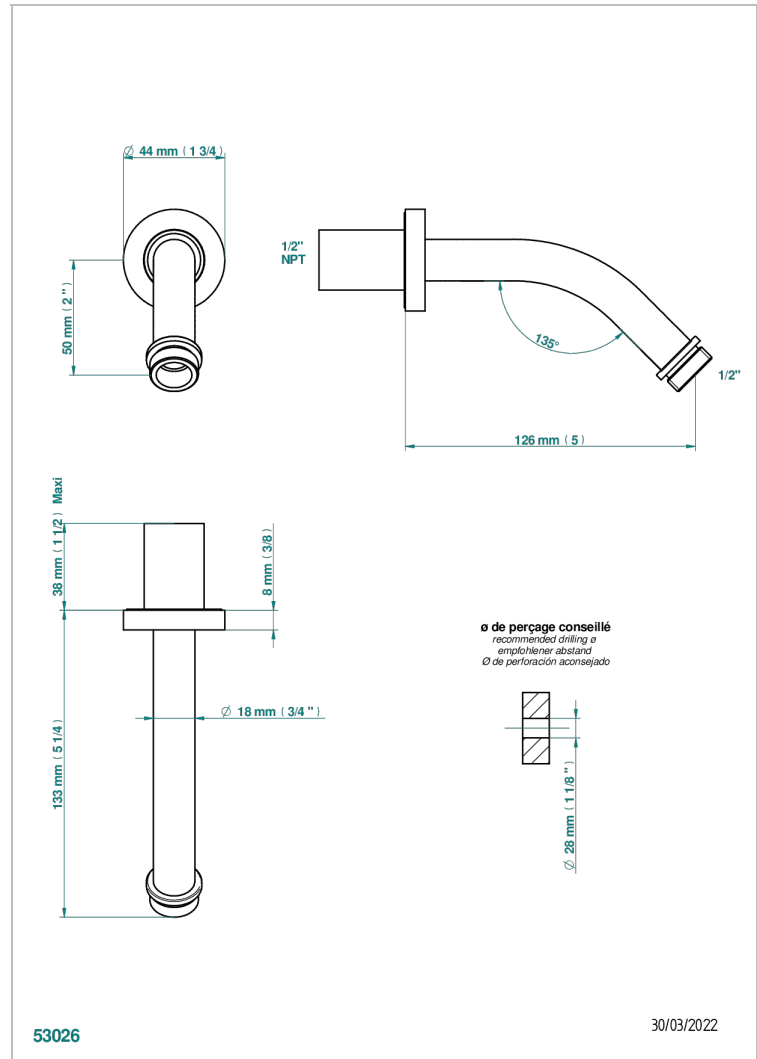

METAMORPHOSE

G6A-82/US

Horizontal shower arm, 45°, lg: 4" 3/4

THG[®]
PARIS

CHARACTERISTIC

- Métamorphose
- Horizontal shower arm, 45°, lg: 4" 3/4

AVAILABLE FINITIONS

Black ceram - D30
Blush PVD - H62
Brass color PVD - H49
Brown bronze color PVD - F33
Chrome polished - A02
Copper antique matt, coated - H07

Matt nickel (American satin) - C01
Matt nickel color PVD - H56
Nickel antique / Sovereign - H28
Nickel color PVD - H55
Nickel polished - B01
Soft gold - F30

Soft matt gold - F31
Umber PVD - H66