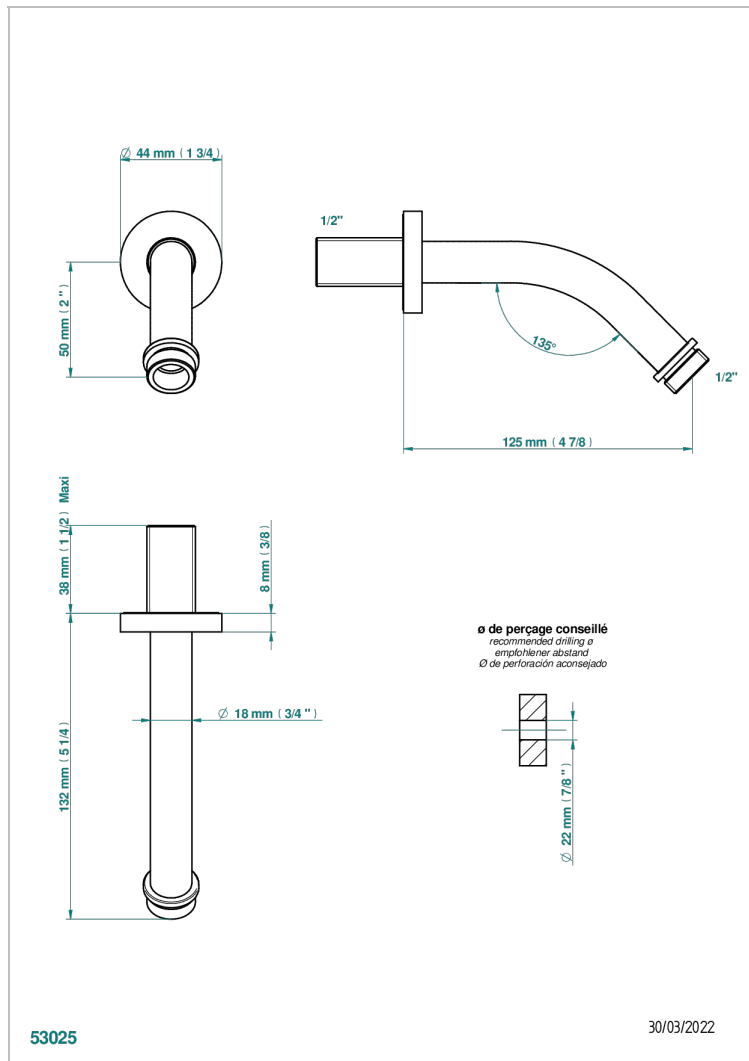

METAMORPHOSE WHITE CERAMIC

G6E-82

Wall mounted shower arm 1/2", length: 120 mm, 45°

CHARACTERISTIC

- Métamorphose White Ceramic
- Wall mounted shower arm 1/2", length: 120 mm, 45°

AVAILABLE FINITIONS

Antique nickel - H28
Black ceram - D30
Blush PVD - H62
Brass color PVD - H49
Brown bronze color PVD - F33
Gold color PVD - H52

Nickel color PVD - H55
Polished chrome (color finish) - A02
Polished gold (color finish) - F01
Polished nickel - B01
Soft gold - F30
Soft matt gold - F31

Umber PVD - H66
Varnished matt antique red copper
(color finish) - H07