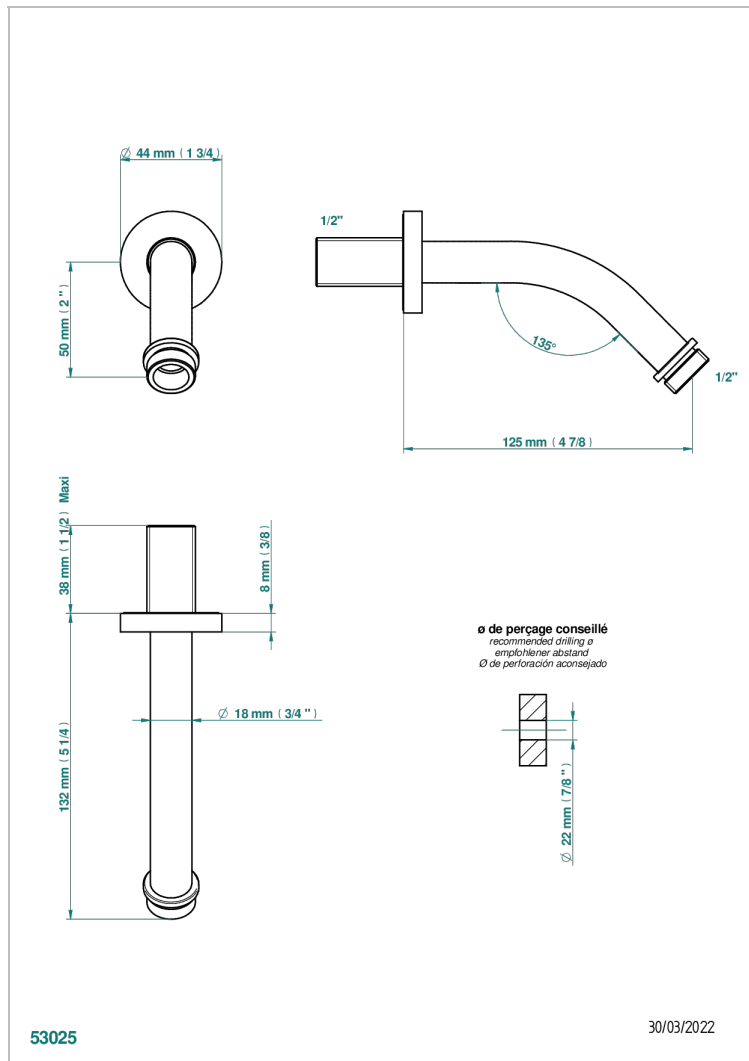

METAMORPHOSE BLACK CERAMIC

G6D-82

Wall mounted shower arm 1/2", length: 120 mm, 45°

CHARACTERISTIC

- Métamorphose Black Ceramic
- Wall mounted shower arm 1/2", length: 120 mm, 45°

AVAILABLE FINITIONS

Antique nickel - H28
Black ceram - D30
Blush PVD - H62
Brass color PVD - H49
Brown bronze color PVD - F33
Gold color PVD - H52

Nickel color PVD - H55
Polished chrome (color finish) - A02
Polished gold (color finish) - F01
Polished nickel - B01
Soft gold - F30
Soft matt gold - F31

Umber PVD - H66
Varnished matt antique red copper
(color finish) - H07