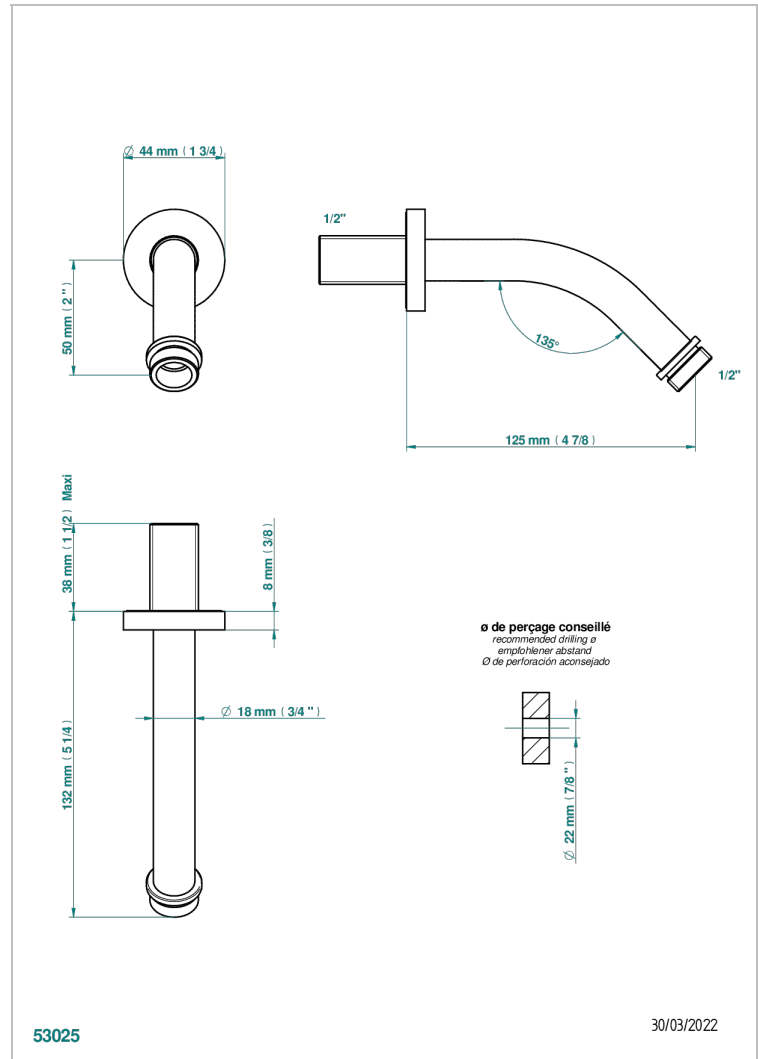

# METAMORPHOSE CARBON

G6C-82

Wall mounted shower arm 1/2", length: 120 mm, 45°

THG<sup>®</sup>  
PARIS

## CHARACTERISTIC

- Métamorphose Carbon
- Wall mounted shower arm 1/2", length: 120 mm, 45°