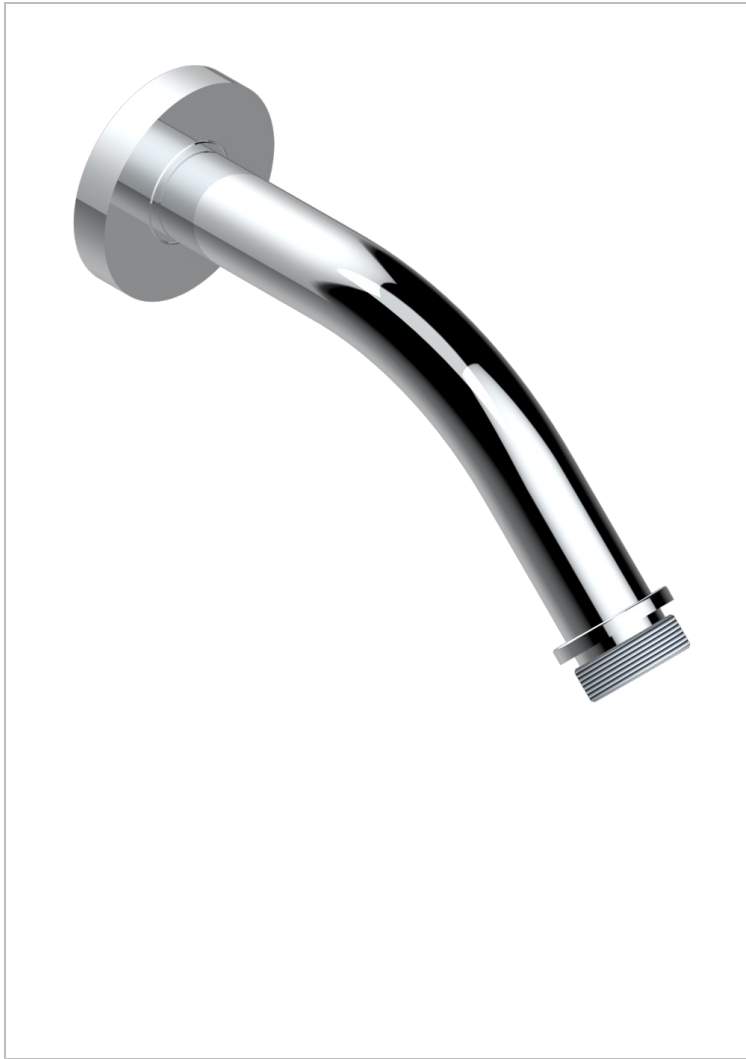

# METAMORPHOSE CARBON

G6C-82

Wall mounted shower arm 1/2", length: 120 mm, 45°

THG<sup>®</sup>  
PARIS

## CHARACTERISTIC

- Métamorphose Carbon
- Wall mounted shower arm 1/2", length: 120 mm, 45°

## AVAILABLE FINITIONS

Antique nickel - H28  
Black ceram - D30  
Blush PVD - H62  
Brass color PVD - H49  
Brown bronze color PVD - F33  
Gold color PVD - H52

Graphite PVD - H64  
Lacquered light bronze - D01  
Matt Umber PVD - H67  
Matt blush PVD - H60  
Matt brass color PVD - H50  
Matt brown bronze color PVD - F34