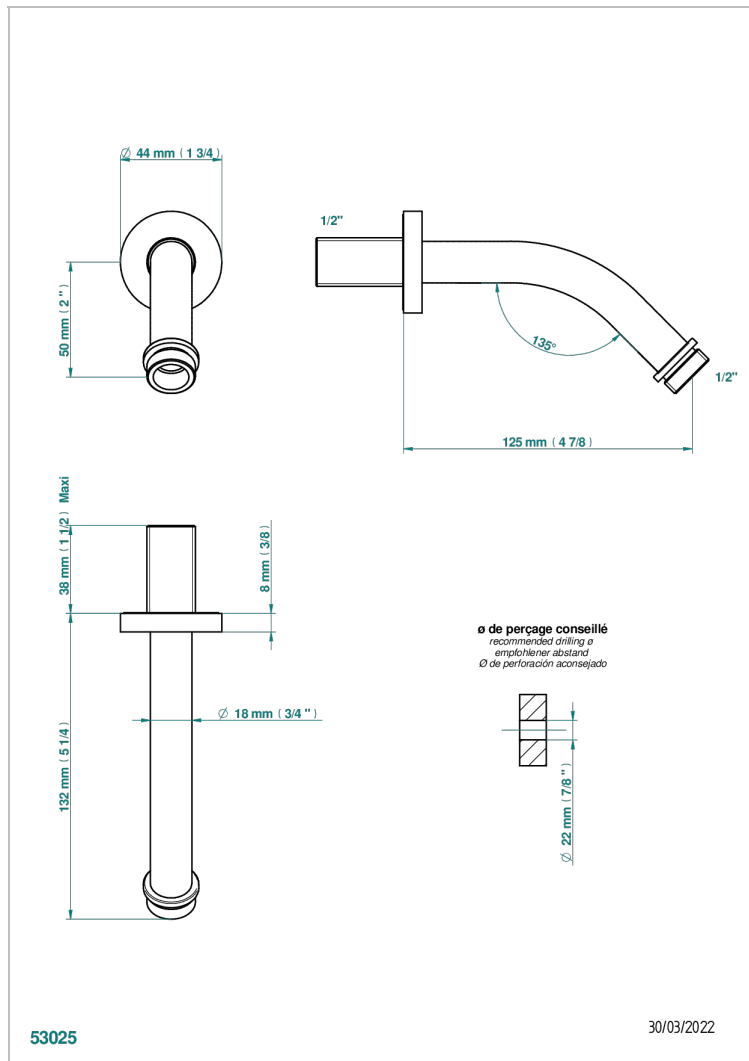

METAMORPHOSE WITH LEVER

G6B-82

Wall mounted shower arm 1/2", length: 120 mm, 45°

CHARACTERISTIC

- Métamorphose with lever
- Wall mounted shower arm 1/2", length: 120 mm, 45°

AVAILABLE FINITIONS

Antique nickel - H28
Black ceram - D30
Blush PVD - H62
Brass color PVD - H49
Brown bronze color PVD - F33
Gold color PVD - H52

Nickel color PVD - H55
Polished chrome (color finish) - A02
Polished gold (color finish) - F01
Polished nickel - B01
Soft gold - F30
Soft matt gold - F31

Umber PVD - H66
Varnished matt antique red copper
(color finish) - H07