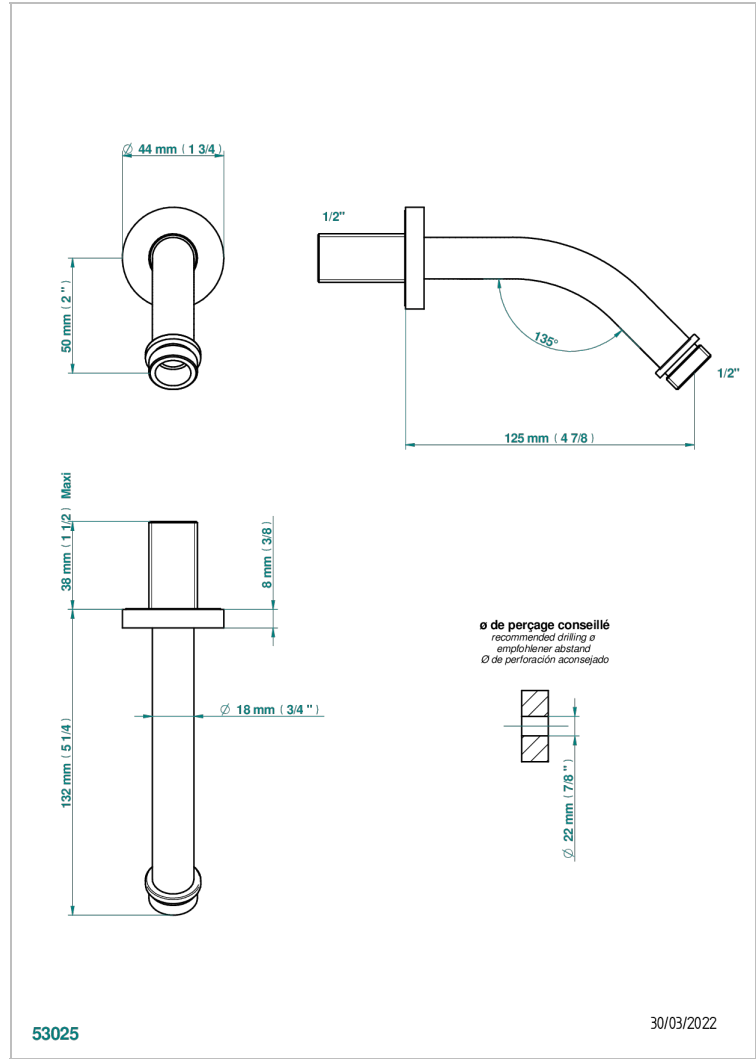

METAMORPHOSE

G6A-82

Wall mounted shower arm 1/2", length: 120 mm, 45°

CHARACTERISTIC

- Métamorphose
- Wall mounted shower arm 1/2", length: 120 mm, 45°

AVAILABLE FINITIONS

Antique nickel - H28
Black ceram - D30
Blush PVD - H62
Brass color PVD - H49
Brown bronze color PVD - F33
Gold color PVD - H52

Nickel color PVD - H55
Polished chrome (color finish) - A02
Polished gold (color finish) - F01
Polished nickel - B01
Soft gold - F30
Soft matt gold - F31

Umber PVD - H66
Varnished matt antique red copper
(color finish) - H07