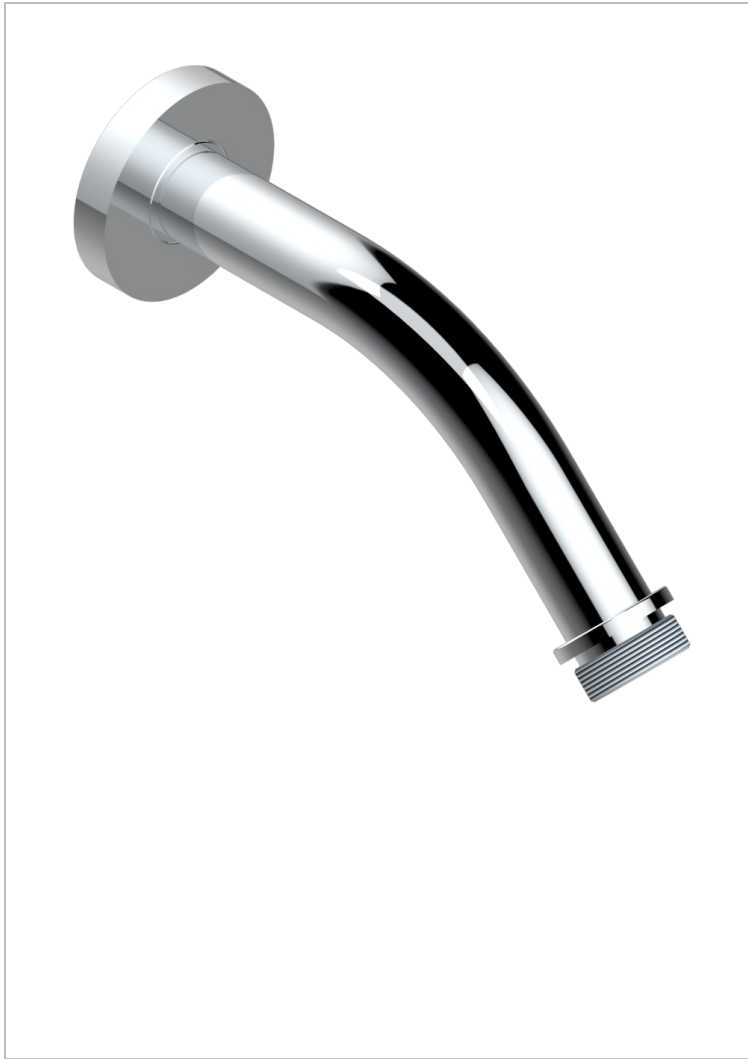

METAMORPHOSE

G6A-82

Wall mounted shower arm 1/2", length: 120 mm, 45°

CHARACTERISTIC

- Métamorphose
- Wall mounted shower arm 1/2", length: 120 mm, 45°

AVAILABLE FINITIONS

Antique nickel - H28
Black ceram - D30
Blush PVD - H62
Brass color PVD - H49
Brown bronze color PVD - F33
Gold color PVD - H52

Graphite PVD - H64
Lacquered light bronze - D01
Matt Umber PVD - H67
Matt blush PVD - H60
Matt brass color PVD - H50
Matt brown bronze color PVD - F34

Matt chrome - C02
Matt gold - F07
Matt gold color PVD - H53
Matt graphite PVD - H65
Matt nickel (color finish) - C01
Matt nickel color PVD - H56

Nickel color PVD - H55
Polished chrome (color finish) - A02
Polished gold (color finish) - F01
Polished nickel - B01
Soft gold - F30
Soft matt gold - F31

Umber PVD - H66
Varnished matt antique red copper
(color finish) - H07