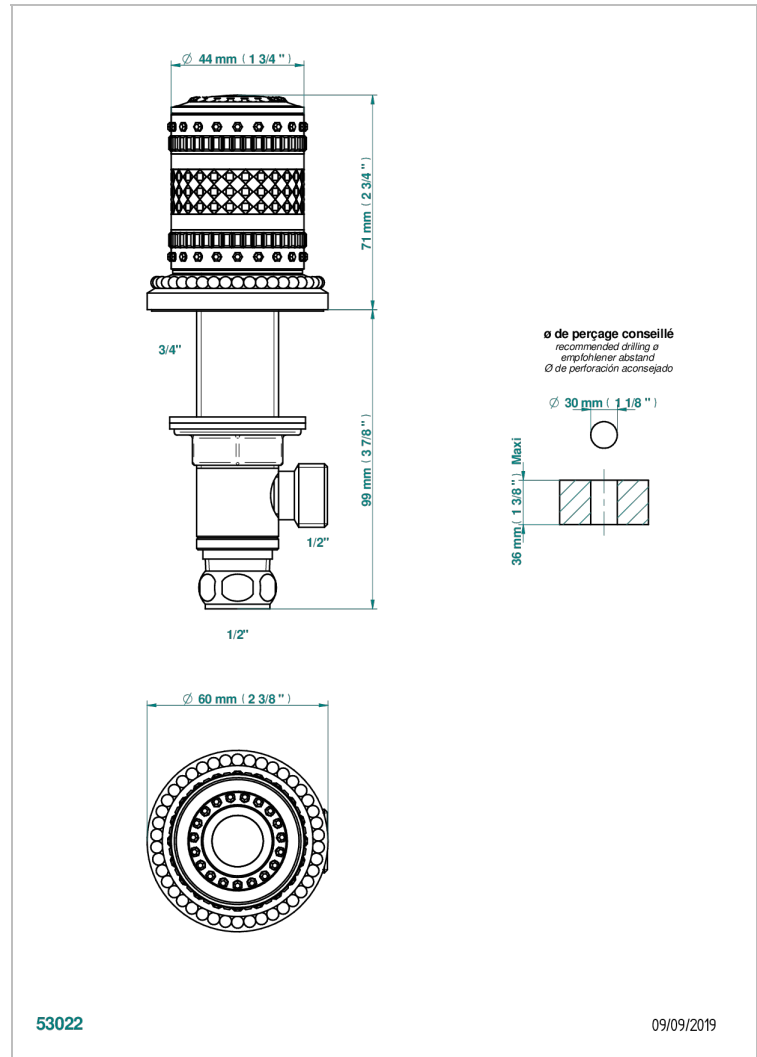

MONTE CARLO, GOLD PORCELAIN

U8B-35

Rim mounted 1/2" valve

THG[®]
PARIS

CHARACTERISTIC

- Monte Carlo, gold porcelain
- Rim mounted 1/2" valve

AVAILABLE FINITIONS

Antique nickel - H28
Black ceram - D30
Lacquered light bronze - D01
Matt chrome - C02
Matt gold - F07
Matt nickel (color finish) - C01