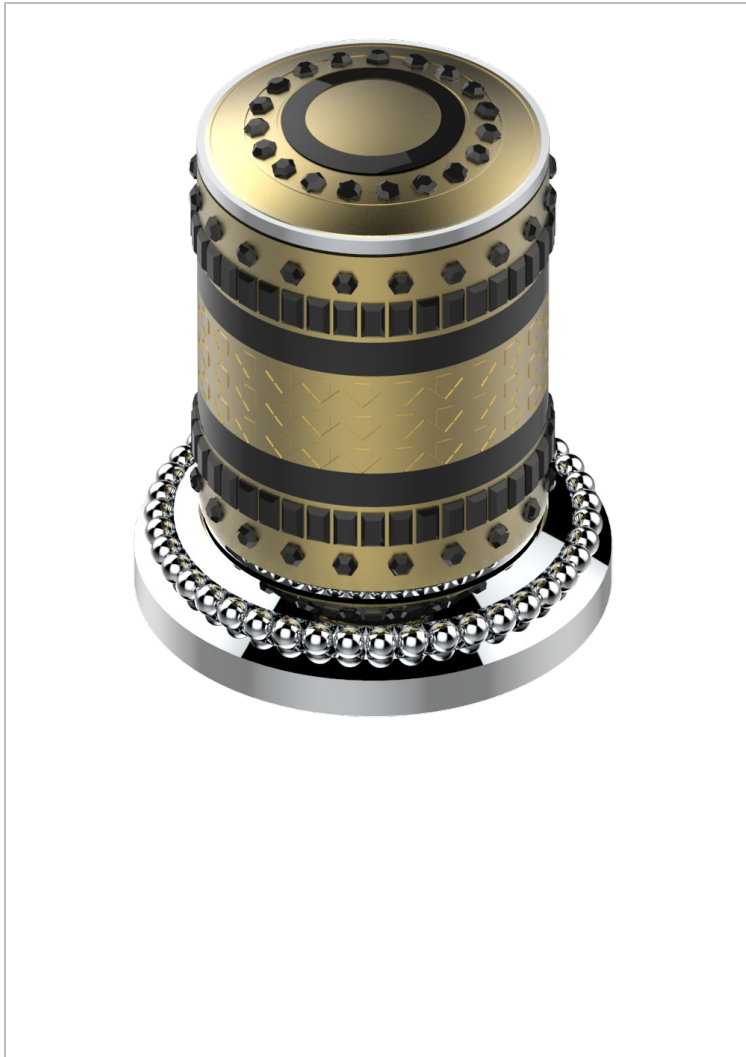

MONTE CARLO, GOLD PORCELAIN

U8B-35

Rim mounted 1/2" valve

THG[®]
PARIS

CHARACTERISTIC

- Monte Carlo, gold porcelain
- Rim mounted 1/2" valve

AVAILABLE FINITIONS

Antique nickel - H28
Black ceram - D30
Lacquered light bronze - D01
Matt chrome - C02
Matt gold - F07
Matt nickel (color finish) - C01

Polished chrome (color finish) - A02
Polished chrome / Polished gold (color finish) - G02
Polished gold (color finish) - F01
Polished nickel - B01
Soft gold - F30
Soft matt gold - F31

Varnished matt antique red copper (color finish) - H07