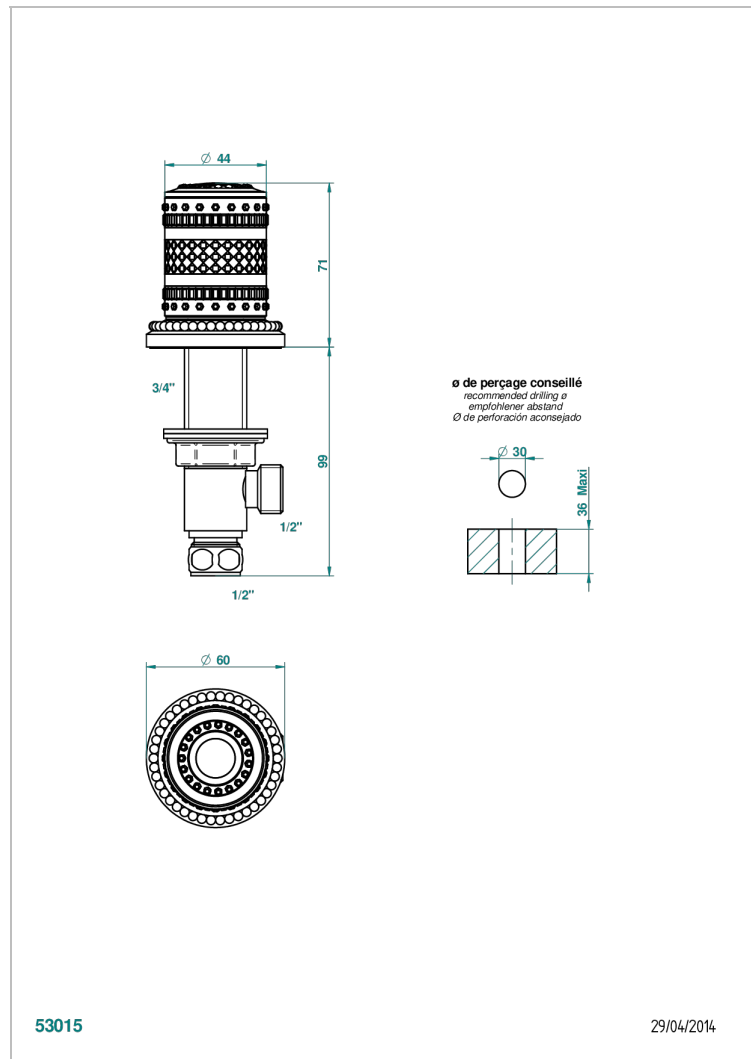

MONTE CARLO, WHITE GOLD PORCELAIN

U8C-35

Rim mounted 1/2" valve

CHARACTERISTIC

- Monte Carlo, white gold porcelain
- Rim mounted 1/2" valve

AVAILABLE FINITIONS

Antique nickel - H28
Black ceram - D30
Lacquered light bronze - D01
Matt chrome - C02
Matt gold - F07
Matt nickel (color finish) - C01