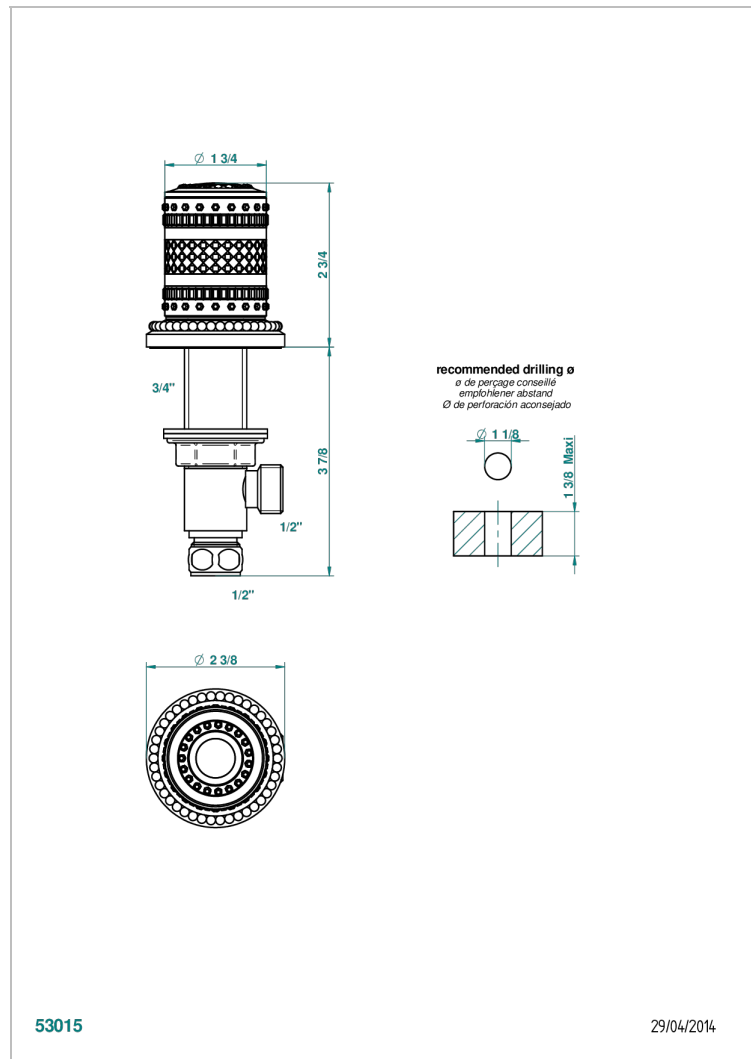

MONTE CARLO, WHITE GOLD PORCELAIN

U8C-35

Rim mounted 1/2" valve

CHARACTERISTIC

- Monte Carlo, white gold porcelain
- Rim mounted 1/2" valve

AVAILABLE FINITIONS

Antique nickel - H28
Black ceram - D30
Lacquered light bronze - D01
Matt chrome - C02
Matt gold - F07
Matt nickel (color finish) - C01