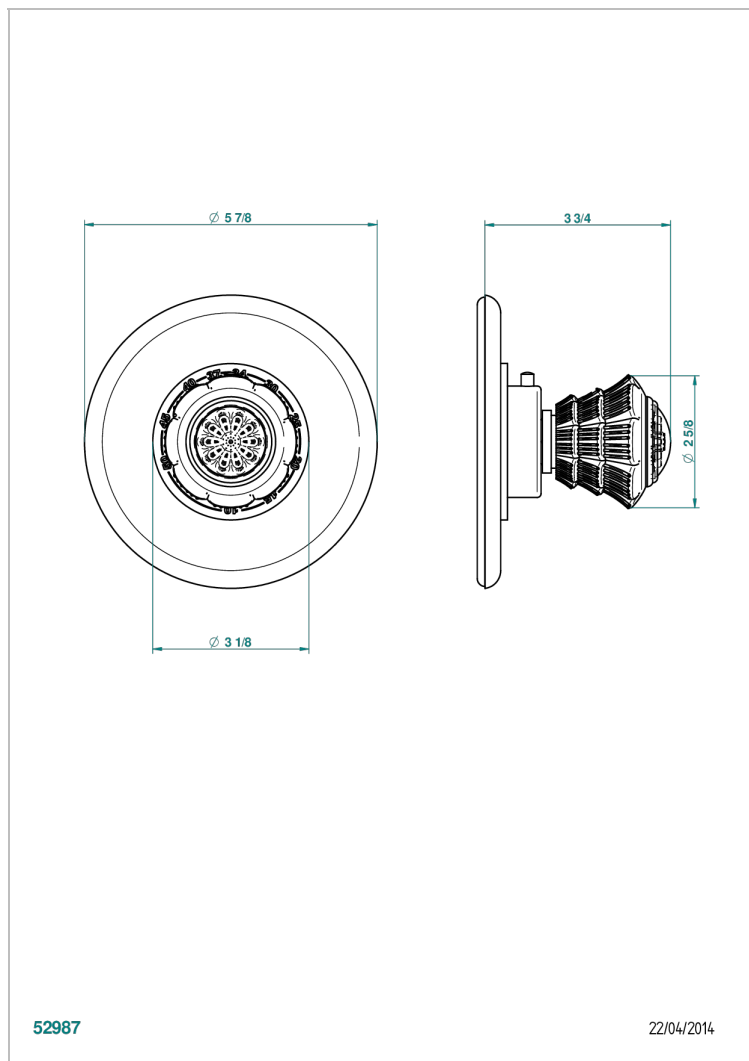

DAHLIA

A41-15EN16EM

Trim for Eurotherm thermostat n° 8105N, 8200N, 8300

THG[®]
PARIS

CHARACTERISTIC

- Dahlia
- Trim for Eurotherm thermostat n° 8105N, 8200N, 8300

RELATED SKU'S

- Ref. G00-8105N 1/2" Eurotherm thermostat, 40 l/min with wax cartridge
- Ref. G00-8200N 3/4" Eurotherm thermostat, 80 l/min