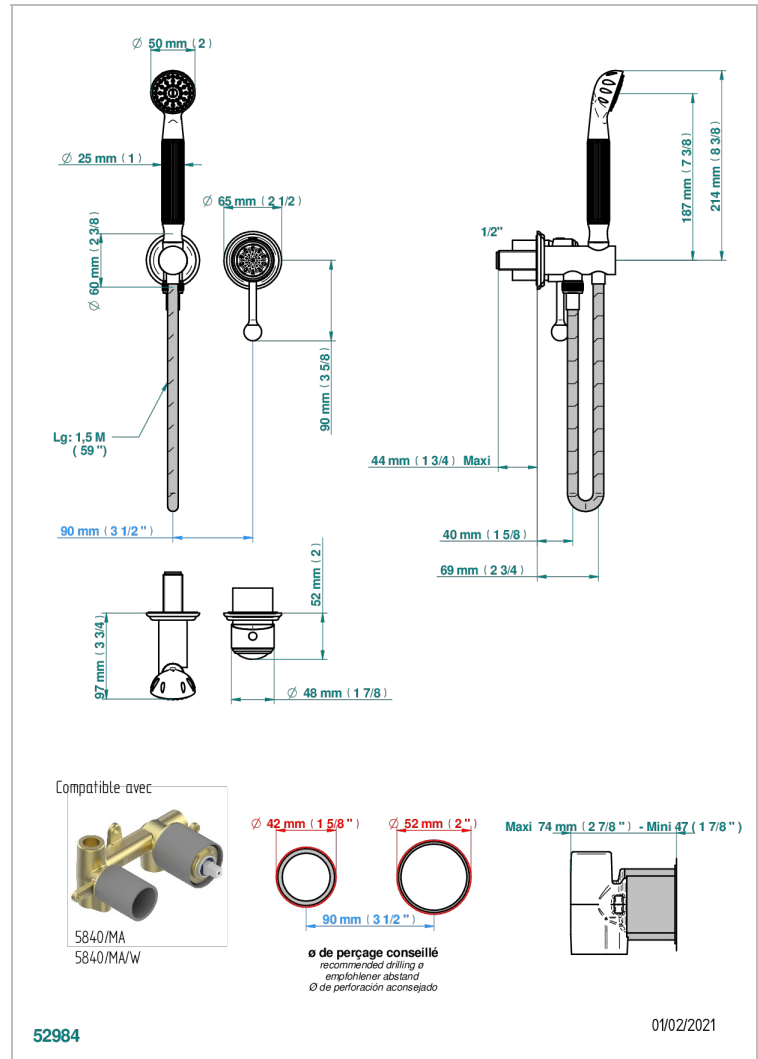

DAHLIA

A41-6561B

Trim only for wall mixer with complete handshower on hook

THG[®]
PARIS

CHARACTERISTIC

- Dahlia
- Trim only for wall mixer with complete handshower on hook

TECHNICAL SPECS

- Recommandé : 3 bars (max. 5 bars) - Advised : 43,5 psi (max. 72 psi)
- 9,5 l/min à 3 bars (2.5 gpm at 43.5 psi)

RELATED SKU'S

- Ref. G00-5840/MA Rough parts for concealed wall-mounted mixer with 1/2" outlet

AVAILABLE FINITIONS

Antique nickel - H28
Black ceram - D30
Blush PVD - H62
Brass color PVD - H49
Brown bronze color PVD - F33
Gold color PVD - H52