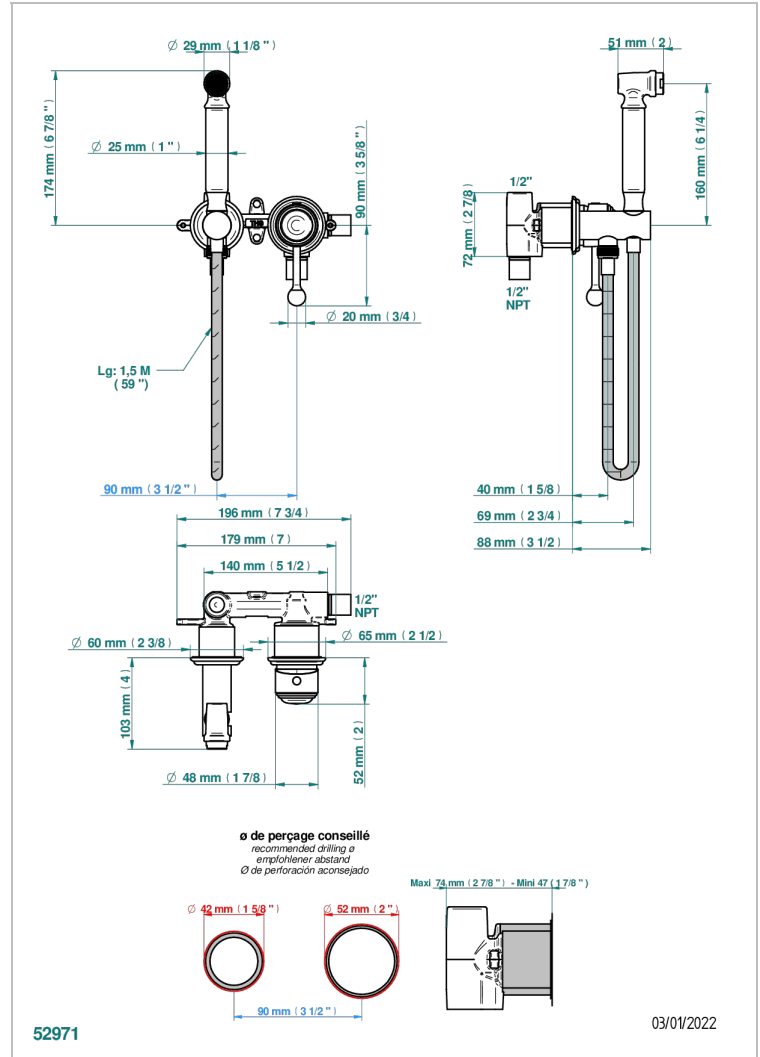

# DAHLIA

A41-5840/MUS

Handheld spray bidet with mixing valve, hose, elbow/hook

## CHARACTERISTIC

- Dahlia
- Handheld spray bidet with mixing valve, hose, elbow/hook

## TECHNICAL SPECS

- Recommandé : 3 bars (max. 5 bars) - Advised : 43,5 psi (max. 72 psi)
- 9,5 l/min à 3 bars (2.5 gpm at 43.5 psi)