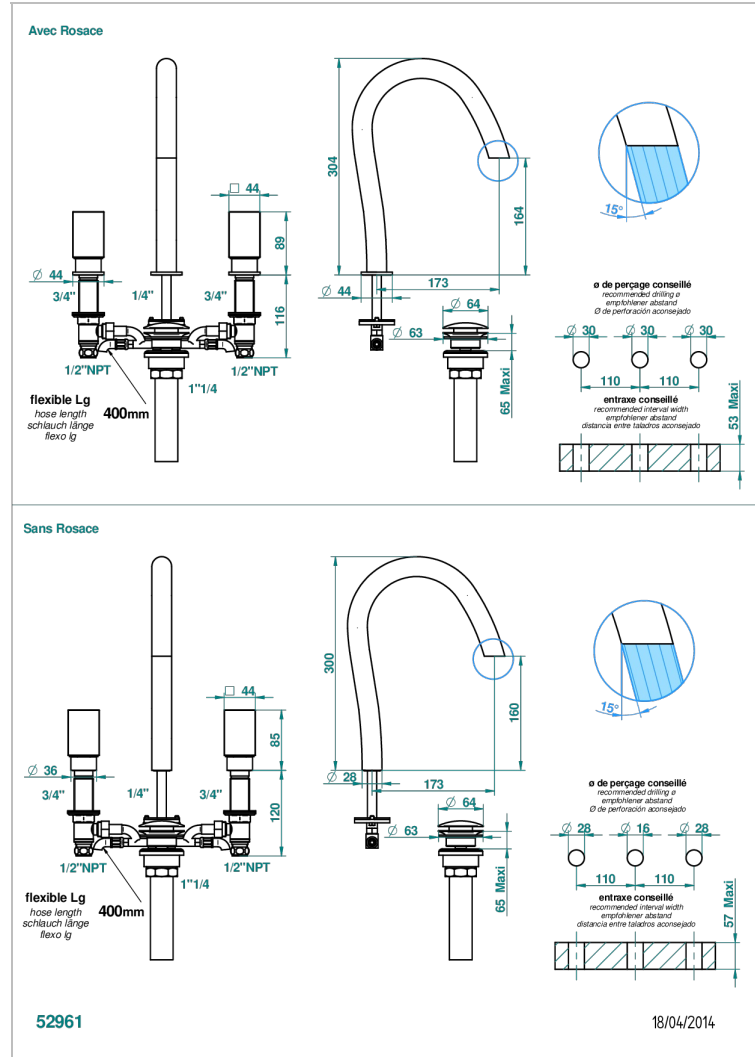

# BEYOND CRYSTAL - AZUL CRISTAL

U6K-151/US

Rim mounted 3-hole basin mixer with waste

THG<sup>®</sup>  
PARIS

## CARACTERÍSTICAS

- Beyond Crystal - azul cristal
- Rim mounted 3-hole basin mixer with waste

## ESPECIFICACIONES TÉCNICAS

- Recommandé : 3 bars (max. 5 bars) - Advised : 43,5 psi (max. 72 psi)
- 5,7 l/min à 3 bars (1.5 gpm at 43.5 psi)