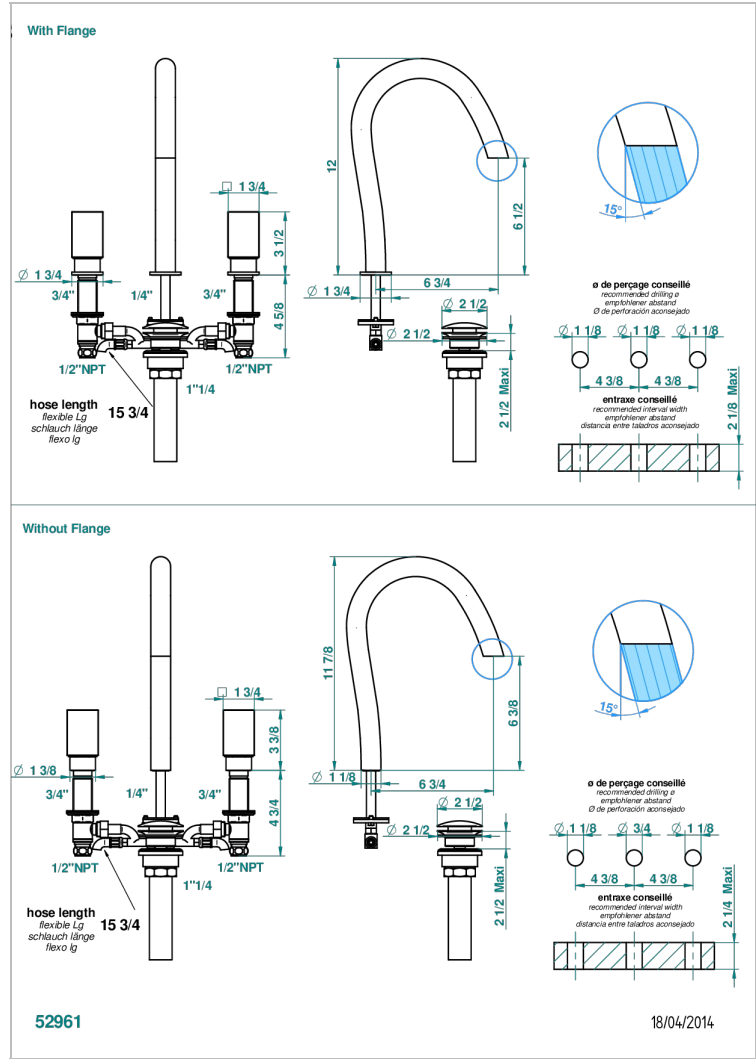

# BEYOND CRYSTAL - AZUL CRISTAL

U6K-151/US

Rim mounted 3-hole basin mixer with waste

THG<sup>®</sup>  
PARIS

## CARACTERÍSTICAS

- Beyond Crystal - azul cristal
- Rim mounted 3-hole basin mixer with waste

## ESPECIFICACIONES TÉCNICAS

- Recommandé : 3 bars (max. 5 bars) - Advised : 43,5 psi (max. 72 psi)
- 5,7 l/min à 3 bars (1.5 gpm at 43.5 psi)