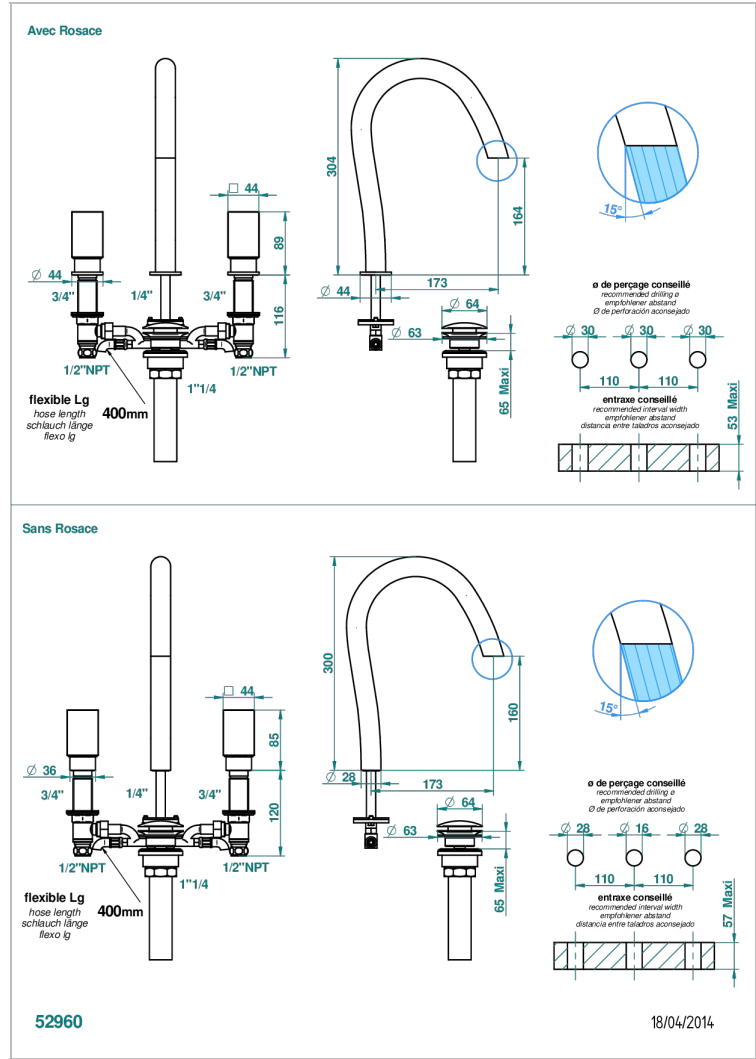

# BEYOND CRYSTAL - CRISTAL DE COLOR CHAMPAN

U6J-151/US

Rim mounted 3-hole basin mixer with waste

## CARACTERÍSTICAS

- Beyond Crystal - Cristal de color champán
- Rim mounted 3-hole basin mixer with waste

## ESPECIFICACIONES TÉCNICAS

- Recommandé : 3 bars (max. 5 bars) - Advised : 43,5 psi (max. 72 psi)
- 5,7 l/min à 3 bars (1.5 gpm at 43.5 psi)