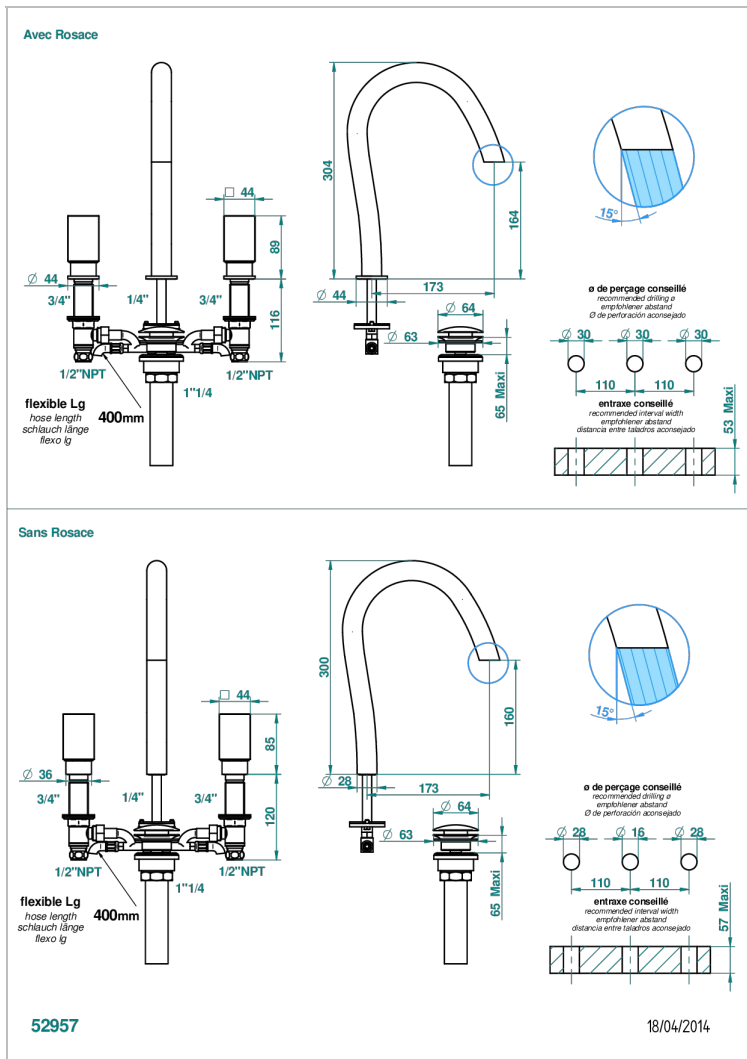

# BEYOND CRYSTAL - CRISTAL CLARO

U6F-151/US

Rim mounted 3-hole basin mixer with waste

THG<sup>®</sup>  
PARIS

## CARACTERÍSTICAS

- Beyond Crystal - cristal claro
- Rim mounted 3-hole basin mixer with waste

## ESPECIFICACIONES TÉCNICAS

- Recommandé : 3 bars (max. 5 bars) - Advised : 43,5 psi (max. 72 psi)
- 5,7 l/min à 3 bars (1.5 gpm at 43.5 psi)