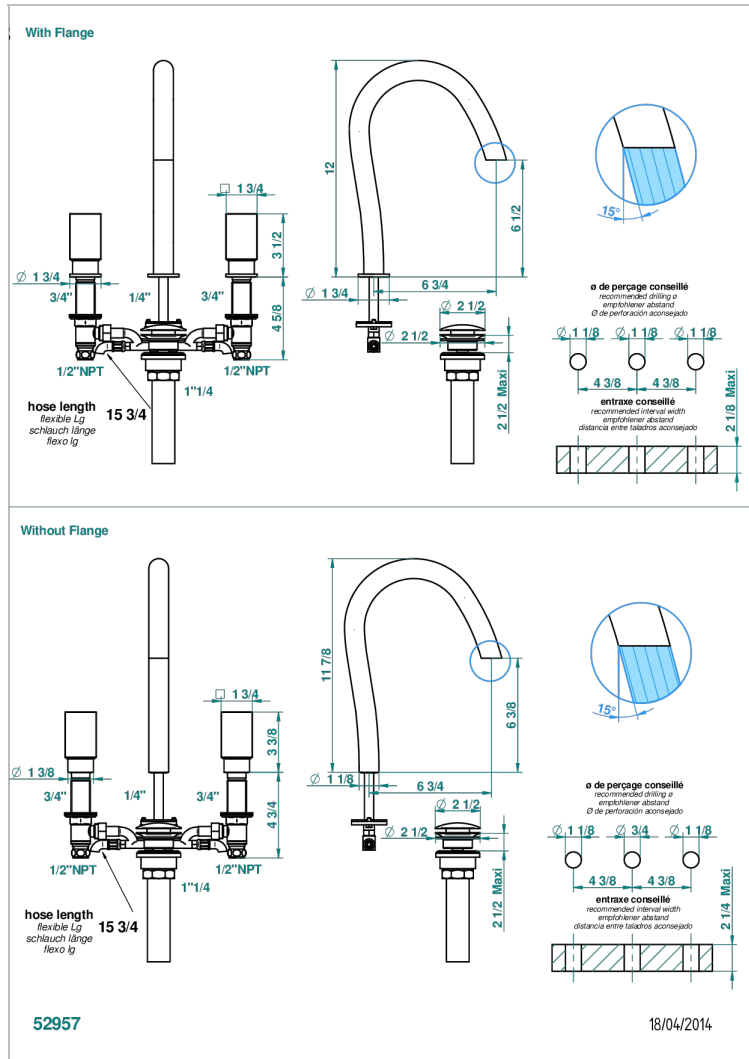

# BEYOND CRYSTAL - CRISTAL CLARO

U6F-151/US

Rim mounted 3-hole basin mixer with waste

THG<sup>®</sup>  
PARIS

## CARACTERÍSTICAS

- Beyond Crystal - cristal claro
- Rim mounted 3-hole basin mixer with waste

## ESPECIFICACIONES TÉCNICAS

- Recommandé : 3 bars (max. 5 bars) - Advised : 43,5 psi (max. 72 psi)
- 5,7 l/min à 3 bars (1.5 gpm at 43.5 psi)