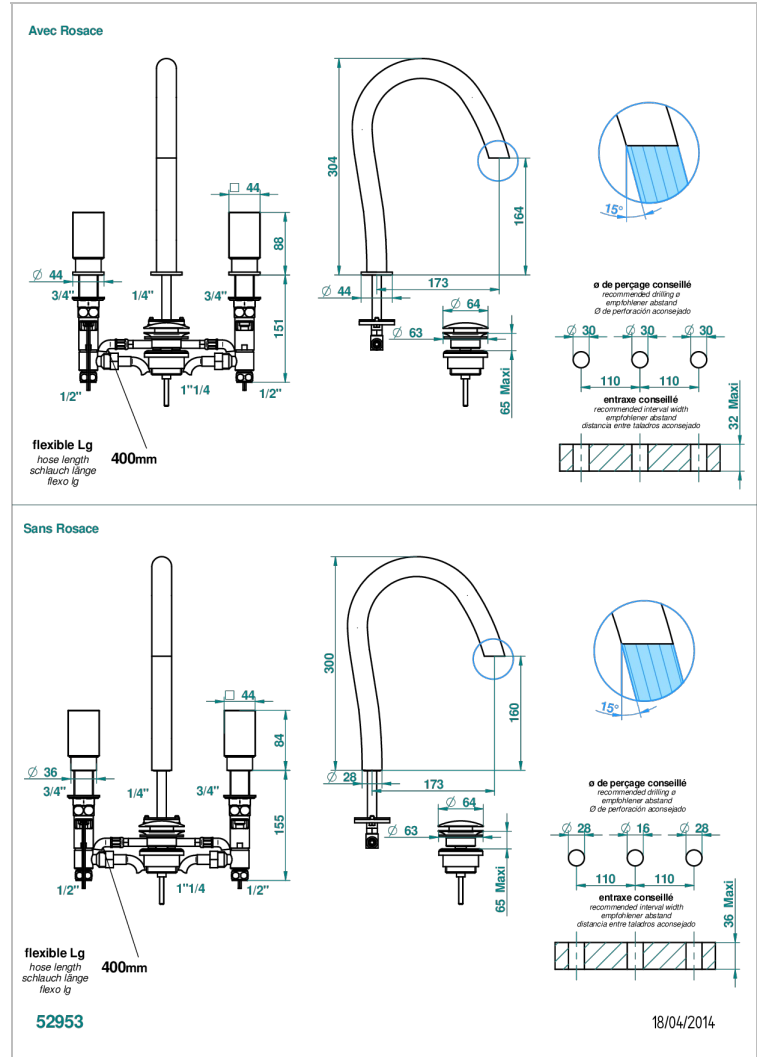

BEYOND CRYSTAL - AZUL CRISTAL

U6K-151LED

Batería americana de lavabo 1/2" con vaciador, con sistema de iluminacion led

THG®
PARIS

CARACTERÍSTICAS

- Beyond Crystal - azul cristal
- Batería americana de lavabo 1/2" con vaciador, con sistema de iluminacion led

ESPECIFICACIONES TÉCNICAS

- Recommandé : 3 bars (max. 5 bars) - Advised : 43,5 psi (max. 72 psi)
- 8,3 l/min à 3 bars (2.2 gpm at 43.5 psi)

PRODUCTOS RELACIONADOS

- Ref. G00-6801 Electronic card and inlet for LED lighting system
- Ref. G00-6802 Set of 2 remote controls for LED lighting system

ACABADOS DISPONIBLES

Cerámica negra mate - D30
Cromo - A02
Cromo / dorado - G02
Cromo mate - C02
Dorado - F01
Dorado mate - F07

Dorado pálido - F30
Dorado pálido mate (sin barniz) - F31
Níquel viejo - H28
Pvd blush - H62
Pvd blush mate - H60
Pvd color latón - H49

Pvd color latón mate - H50
Pvd color níquel - H55
Pvd color níquel mate - H56
Pvd color oro - H52
Pvd color oro mate - H53
Pvd grafito - H64

Pvd grafito mate - H65
Pvd marrón bronce - F33
Pvd marrón bronce mate - F34
Pvd umber - H66
Pvd umber mate - H67