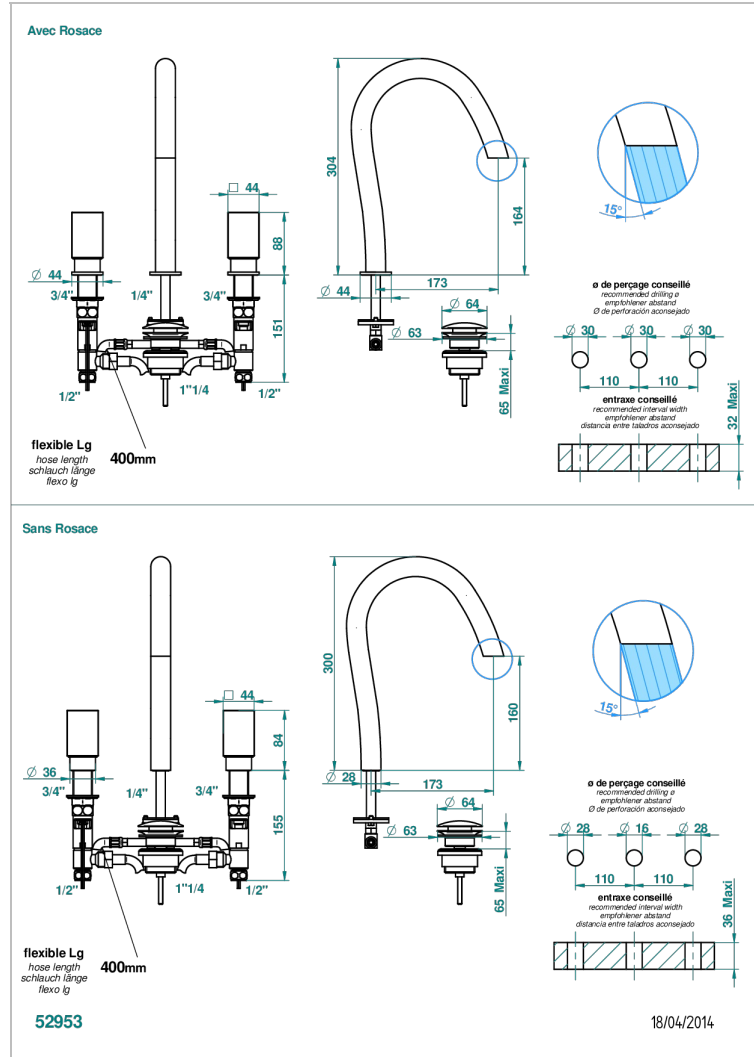

BEYOND CRYSTAL - AZUL CRISTAL

U6K-151LED

Batería americana de lavabo 1/2" con vaciador, con sistema de iluminacion led

THG®
PARIS

CARACTERÍSTICAS

- Beyond Crystal - azul cristal
- Batería americana de lavabo 1/2" con vaciador, con sistema de iluminacion led

ESPECIFICACIONES TÉCNICAS

- Recommandé : 3 bars (max. 5 bars) - Advised : 43,5 psi (max. 72 psi)
- 8,3 l/min à 3 bars (2.2 gpm at 43.5 psi)

PRODUCTOS RELACIONADOS

- Ref. G00-6801 Electronic card and inlet for LED lighting system
- Ref. G00-6802 Set of 2 remote controls for LED lighting system

ACABADOS DISPONIBLES

Cerámica negra mate - D30
Cromo - A02
Cromo / dorado - G02
Cromo mate - C02
Dorado - F01
Dorado mate - F07

Dorado pálido - F30
Dorado pálido mate (sin barniz) - F31
Níquel viejo - H28
Pvd blush - H62
Pvd blush mate - H60
Pvd color latón - H49

Pvd color latón mate - H50
Pvd color níquel - H55
Pvd color níquel mate - H56
Pvd color oro - H52
Pvd color oro mate - H53
Pvd grafito - H64

Pvd grafito mate - H65
Pvd marrón bronce - F33
Pvd marrón bronce mate - F34
Pvd umber - H66
Pvd umber mate - H67