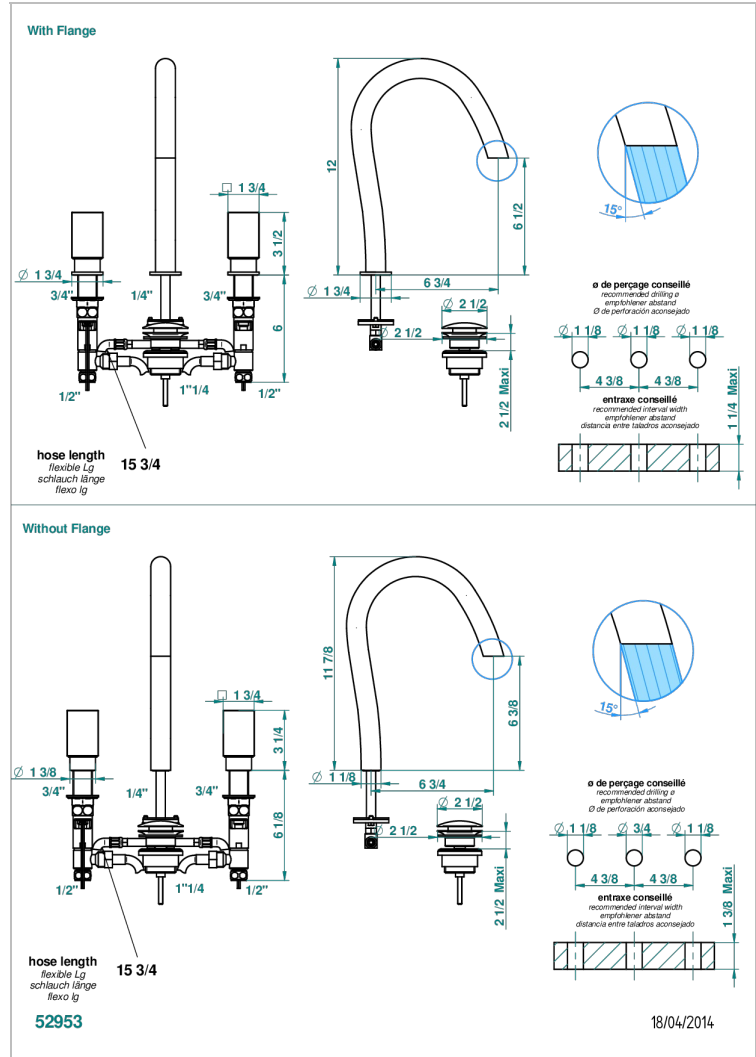

BEYOND CRYSTAL - AZUL CRISTAL

U6K-151LED

Batería americana de lavabo 1/2" con vaciador, con sistema de iluminacion led

THG
PARIS

CARACTERÍSTICAS

- Beyond Crystal - azul cristal
- Batería americana de lavabo 1/2" con vaciador, con sistema de iluminacion led

ESPECIFICACIONES TÉCNICAS

- Recommandé : 3 bars (max. 5 bars) - Advised : 43,5 psi (max. 72 psi)
- 8,3 l/min à 3 bars (2.2 gpm at 43.5 psi)

PRODUCTOS RELACIONADOS

- Ref. G00-6801 Electronic card and inlet for LED lighting system
- Ref. G00-6802 Set of 2 remote controls for LED lighting system

ACABADOS DISPONIBLES

Cerámica negra mate - D30
Cromo - A02
Cromo / dorado - G02
Cromo mate - C02
Dorado - F01
Dorado mate - F07

Dorado pálido - F30
Dorado pálido mate (sin barniz) - F31
Níquel viejo - H28
Pvd blush - H62
Pvd blush mate - H60
Pvd color latón - H49

Pvd color latón mate - H50
Pvd color níquel - H55
Pvd color níquel mate - H56
Pvd color oro - H52
Pvd color oro mate - H53
Pvd grafito - H64

Pvd grafito mate - H65
Pvd marrón bronce - F33
Pvd marrón bronce mate - F34
Pvd umber - H66
Pvd umber mate - H67