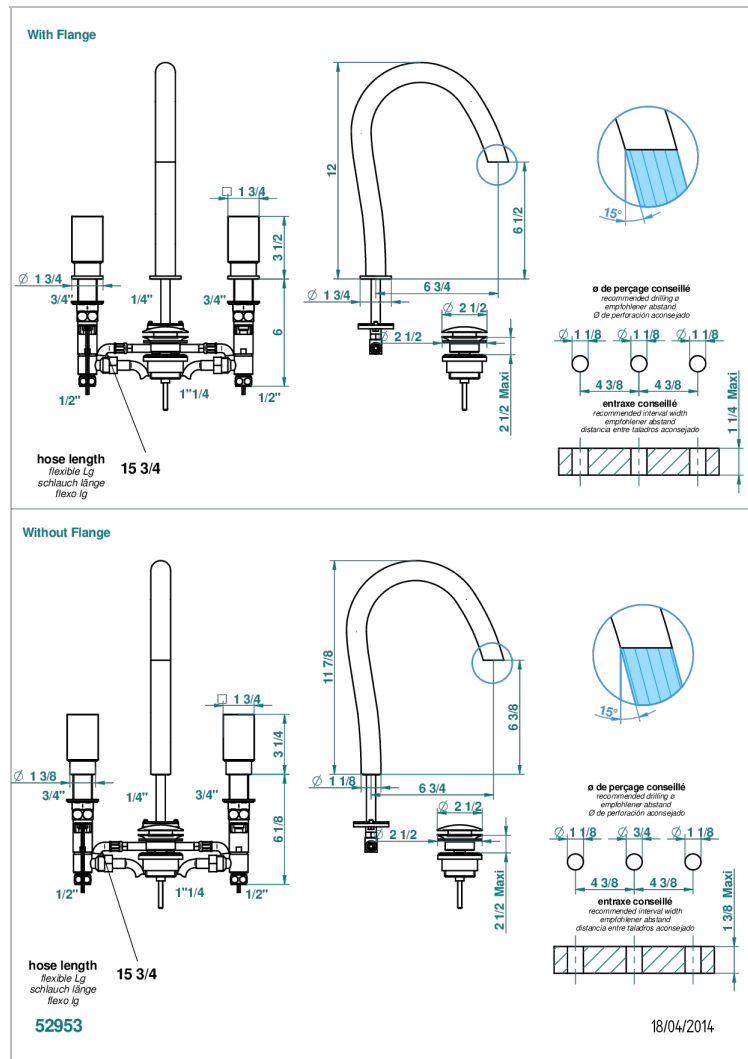

BEYOND CRYSTAL, BLAUEN KRISTALL

U6K-151LED

3-loch-waschtischbatterie mit ablaufgarnitur - mit led system

EIGENSCHAFTEN

- Beyond Crystal, blauen Kristall
- 3-loch-waschtischbatterie mit ablaufgarnitur - mit led system

TECHNISCHE DATEN

- Recommandé : 3 bars (max. 5 bars) - Advised : 43,5 psi (max. 72 psi)
- 8,3 l/min à 3 bars (2.2 gpm at 43.5 psi)

ÄHNLICHE PRODUKTE

- Ref. G00-6801 Electronic card and inlet for LED lighting system
- Ref. G00-6802 Set of 2 remote controls for LED lighting system

VERFÜGBARE OBERFLÄCHEN

Altnickel - H28
Blassgold - F30
Blassgold matt unlackiert - F31
Chrom - A02
Chrom / gold - G02
Chrom matt - C02

Gold - F01
Gold matt - F07
Mattschwarz keramik - D30
Pvd blush - H62
Pvd blush matt - H60
Pvd bronze braun - F33

Pvd bronze braun matt - F34
Pvd gold - H52
Pvd gold matt - H53
Pvd graphite - H64
Pvd graphite matt - H65
Pvd messing - H49

Pvd messing matt - H50
Pvd nickel - H55
Pvd nickel matt - H56
Pvd umber - H66
Pvd umber matt - H67