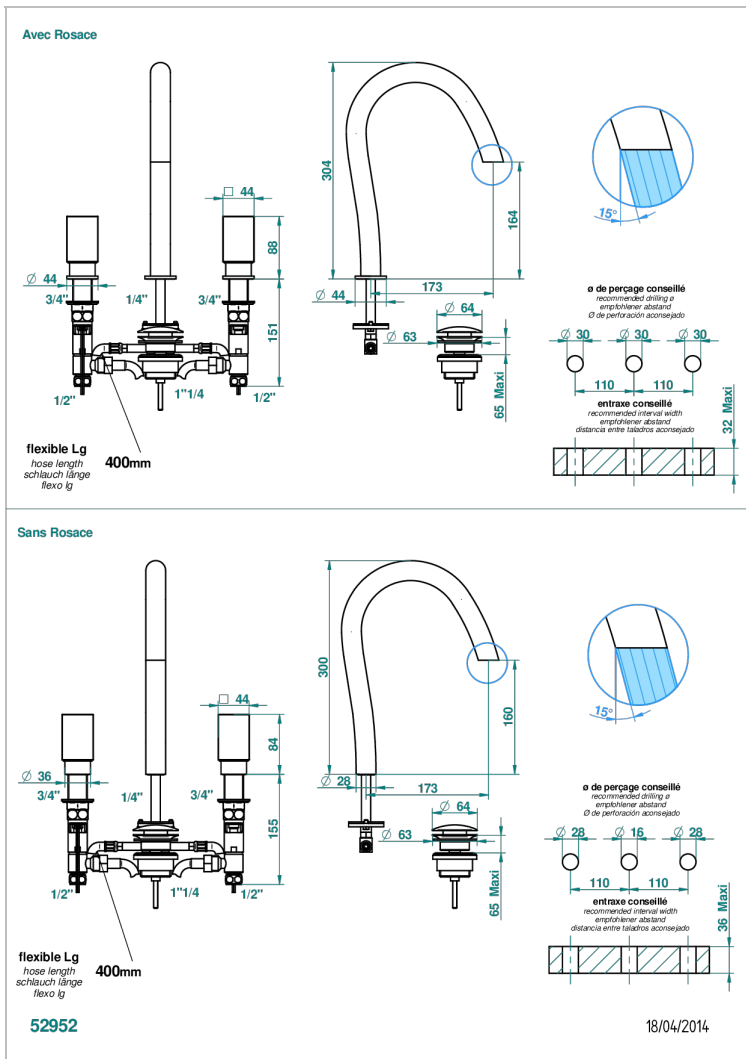

## CHARACTERISTIC

- Beyond Crystal - Champagne crystal
- Rim mounted 3-hole basin mixer with waste with LED lighting system

## TECHNICAL SPECS

- Recommandé : 3 bars (max. 5 bars) - Advised : 43,5 psi (max. 72 psi)
- 8,3 l/min à 3 bars (2.2 gpm at 43.5 psi)