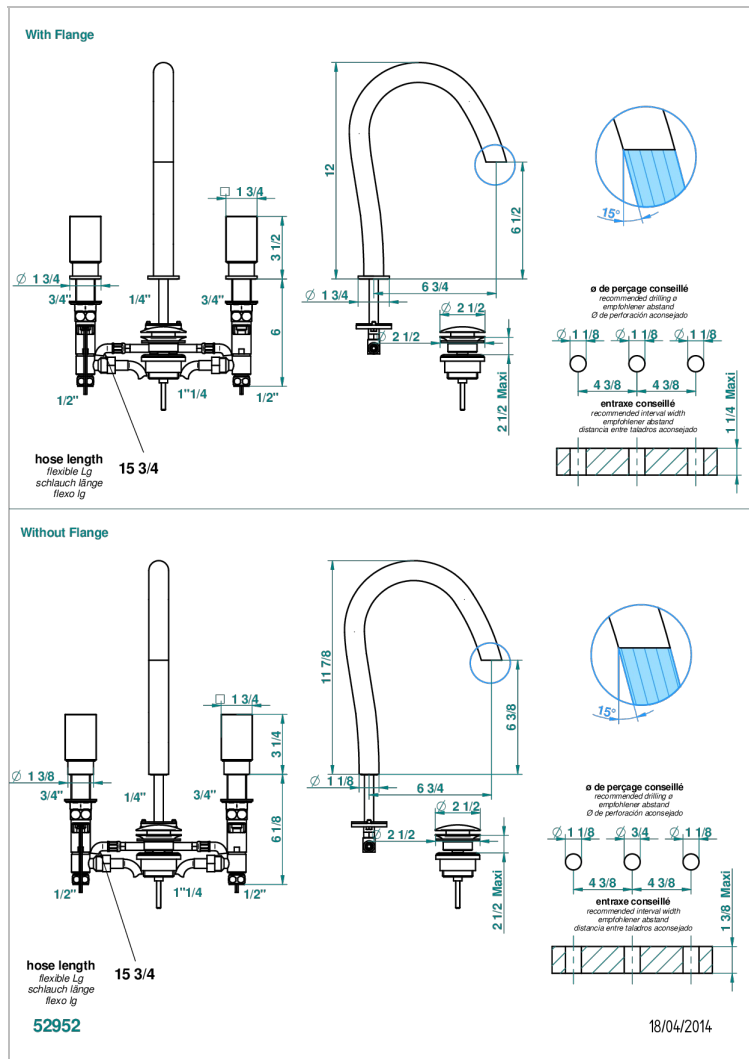

BEYOND CRYSTAL - CHAMPAGNE CRYSTAL

U6J-151LED

Rim mounted 3-hole basin mixer with waste with LED lighting system

CHARACTERISTIC

- Beyond Crystal - Champagne crystal
- Rim mounted 3-hole basin mixer with waste with LED lighting system

TECHNICAL SPECS

- Recommandé : 3 bars (max. 5 bars) - Advised : 43,5 psi (max. 72 psi)
- 8,3 l/min à 3 bars (2.2 gpm at 43.5 psi)

RELATED SKU'S

- Ref. G00-6801 Electronic card and inlet for LED lighting system
- Ref. G00-6802 Set of 2 remote controls for LED lighting system

AVAILABLE FINITIONS

Antique nickel - H28
Black ceram - D30
Blush PVD - H62
Brass color PVD - H49
Brown bronze color PVD - F33
Gold color PVD - H52

Graphite PVD - H64
Matt Umber PVD - H67
Matt blush PVD - H60
Matt brass color PVD - H50
Matt brown bronze color PVD - F34
Matt chrome - C02

Matt gold - F07
Matt gold color PVD - H53
Matt graphite PVD - H65
Matt nickel color PVD - H56
Nickel color PVD - H55
Polished chrome (color finish) - A02

Polished chrome / Polished gold (color finish) - GO2
Polished gold (color finish) - F01
Soft gold - F30
Soft matt gold - F31
Umber PVD - H66