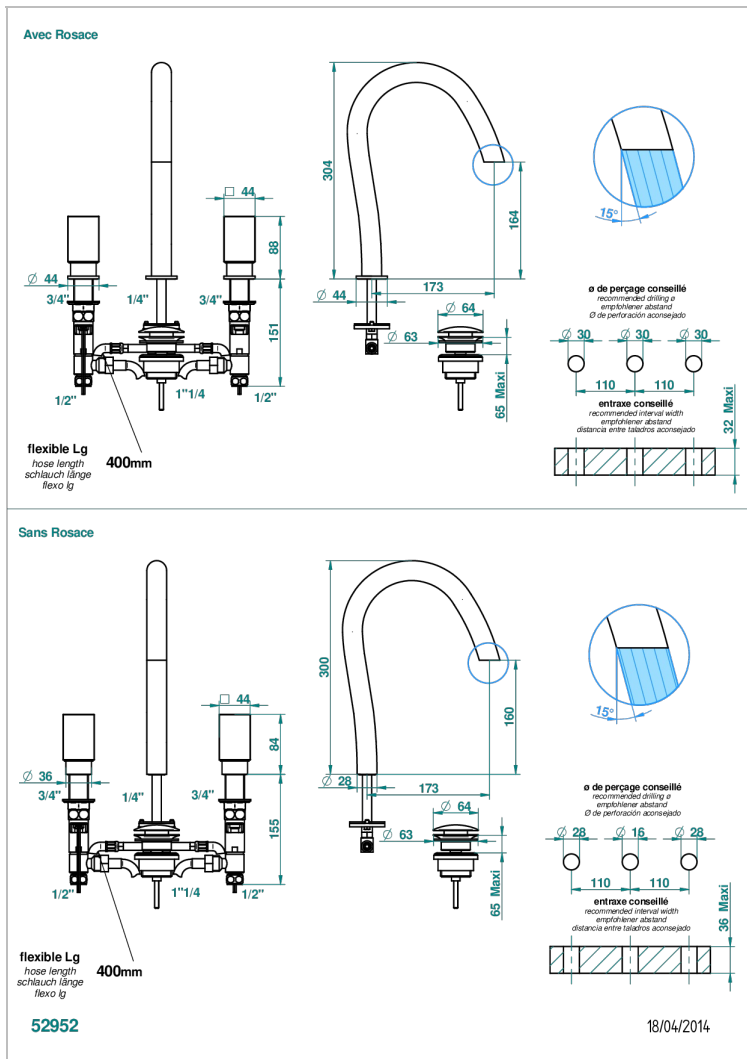

## CHARACTERISTIC

- Beyond Crystal - Champagne crystal
- Rim mounted 3-hole basin mixer with waste with LED lighting system

## TECHNICAL SPECS

- Recommandé : 3 bars (max. 5 bars) - Advised : 43,5 psi (max. 72 psi)
- 8,3 l/min à 3 bars (2.2 gpm at 43.5 psi)