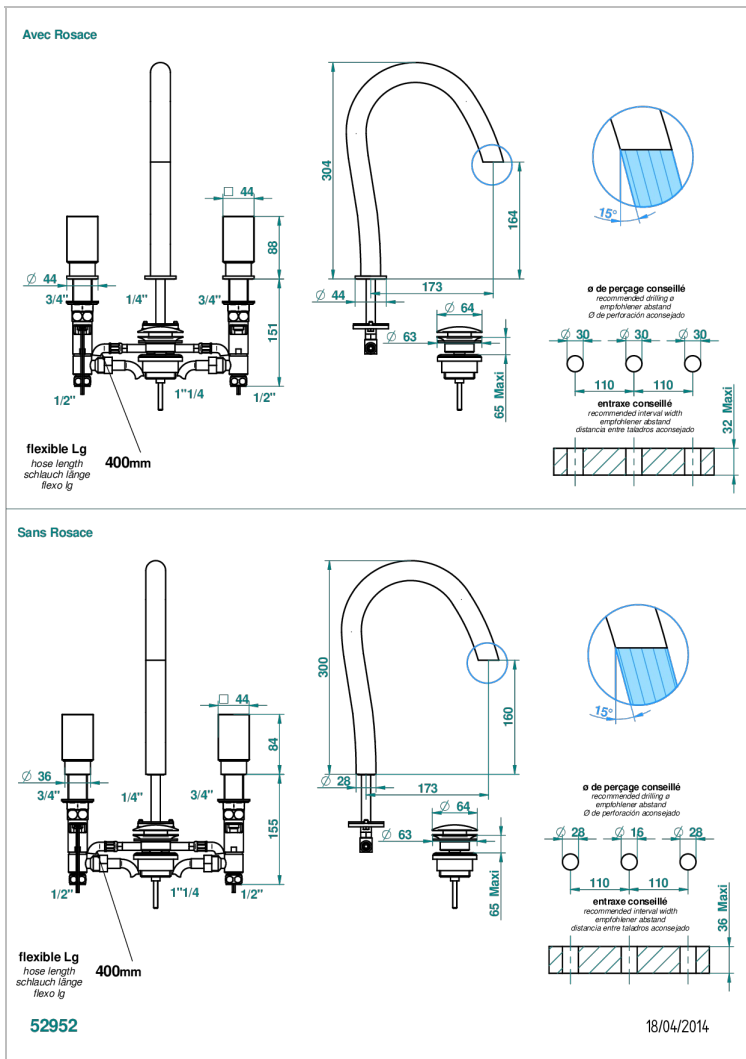

BEYOND CRYSTAL - CHAMPAGNER FARBE KRISTALL

U6J-151LED

3-loch-waschtischbatterie mit ablaufgarnitur - mit led system

EIGENSCHAFTEN

- Beyond Crystal - Champagner Farbe Kristall
- 3-loch-waschtischbatterie mit ablaufgarnitur - mit led system

TECHNISCHE DATEN

- Recommandé : 3 bars (max. 5 bars) - Advised : 43,5 psi (max. 72 psi)
- 8,3 l/min à 3 bars (2.2 gpm at 43.5 psi)

ÄHNLICHE PRODUKTE

- Ref. G00-6801 Electronic card and inlet for LED lighting system
- Ref. G00-6802 Set of 2 remote controls for LED lighting system

VERFÜGBARE OBERFLÄCHEN

Altnickel - H28
Blassgold - F30
Blassgold matt unlackiert - F31
Chrom - A02
Chrom / gold - G02
Chrom matt - C02

Gold - F01
Gold matt - F07
Mattschwarz keramik - D30
Pvd blush - H62
Pvd blush matt - H60
Pvd bronze braun - F33

Pvd bronze braun matt - F34
Pvd gold - H52
Pvd gold matt - H53
Pvd graphite - H64
Pvd graphite matt - H65
Pvd messing - H49

Pvd messing matt - H50
Pvd nickel - H55
Pvd nickel matt - H56
Pvd umber - H66
Pvd umber matt - H67