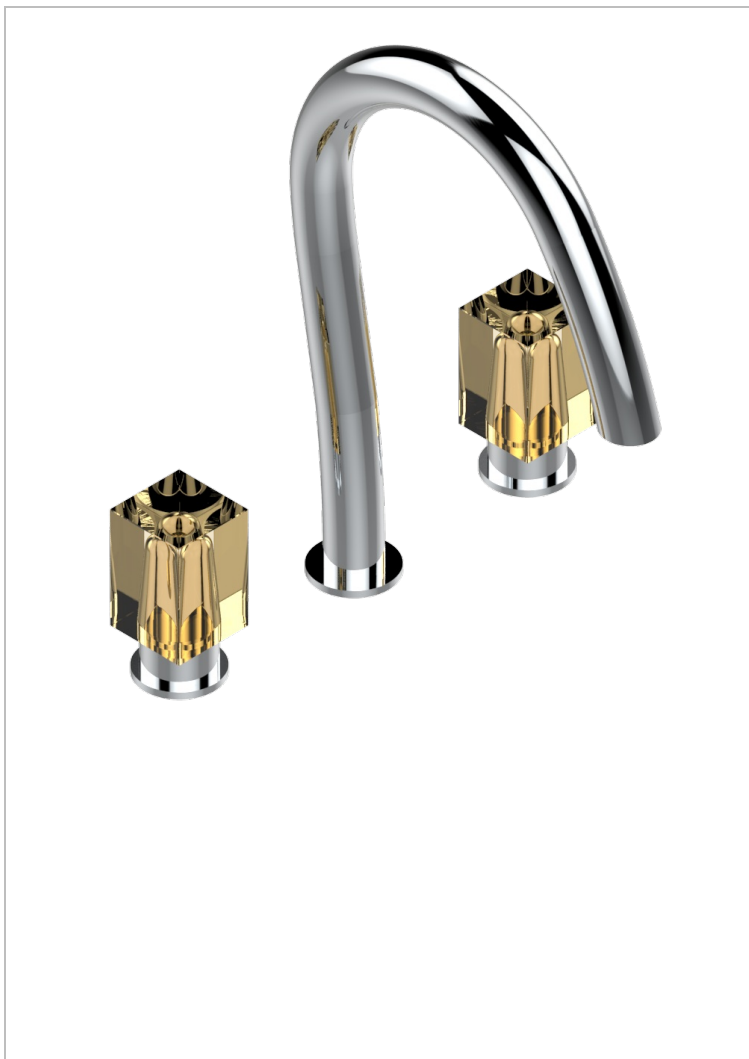

BEYOND CRYSTAL - CHAMPAGNE CRYSTAL

U6J-151LED

Rim mounted 3-hole basin mixer with waste with LED lighting system

CHARACTERISTIC

- Beyond Crystal - Champagne crystal
- Rim mounted 3-hole basin mixer with waste with LED lighting system

TECHNICAL SPECS

- Recommandé : 3 bars (max. 5 bars) - Advised : 43,5 psi (max. 72 psi)
- 8,3 l/min à 3 bars (2.2 gpm at 43.5 psi)

RELATED SKU'S

- Ref. G00-6801 Electronic card and inlet for LED lighting system
- Ref. G00-6802 Set of 2 remote controls for LED lighting system

AVAILABLE FINITIONS

Antique nickel - H28
Black ceram - D30
Blush PVD - H62
Brass color PVD - H49
Brown bronze color PVD - F33
Gold color PVD - H52

Graphite PVD - H64
Matt Umber PVD - H67
Matt blush PVD - H60
Matt brass color PVD - H50
Matt brown bronze color PVD - F34
Matt chrome - C02

Matt gold - F07
Matt gold color PVD - H53
Matt graphite PVD - H65
Matt nickel color PVD - H56
Nickel color PVD - H55
Polished chrome (color finish) - A02

Polished chrome / Polished gold (color finish) - GO2
Polished gold (color finish) - F01
Soft gold - F30
Soft matt gold - F31
Umber PVD - H66