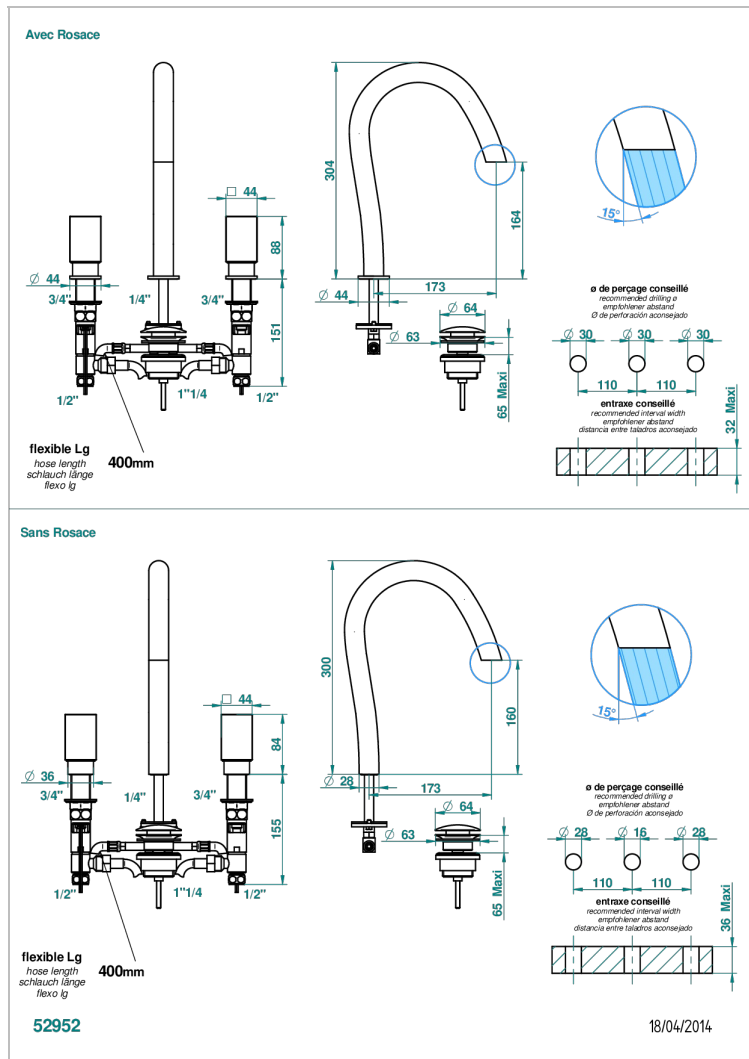

BEYOND CRYSTAL - CRISTAL DE COLOR CHAMPAN

U6J-151LED

Batería americana de lavabo 1/2" con vaciador, con sistema de iluminacion led

CARACTERÍSTICAS

- Beyond Crystal - Cristal de color champán
- Batería americana de lavabo 1/2" con vaciador, con sistema de iluminacion led

ESPECIFICACIONES TÉCNICAS

- Recommandé : 3 bars (max. 5 bars) - Advised : 43,5 psi (max. 72 psi)
- 8,3 l/min à 3 bars (2.2 gpm at 43.5 psi)

PRODUCTOS RELACIONADOS

- Ref. G00-6801 Electronic card and inlet for LED lighting system
- Ref. G00-6802 Set of 2 remote controls for LED lighting system

ACABADOS DISPONIBLES

Cerámica negra mate - D30
Cromo - A02
Cromo / dorado - G02
Cromo mate - C02
Dorado - F01
Dorado mate - F07

Dorado pálido - F30
Dorado pálido mate (sin barniz) - F31
Níquel viejo - H28
Pvd blush - H62
Pvd blush mate - H60
Pvd color latón - H49

Pvd color latón mate - H50
Pvd color níquel - H55
Pvd color níquel mate - H56
Pvd color oro - H52
Pvd color oro mate - H53
Pvd grafito - H64

Pvd grafito mate - H65
Pvd marrón bronce - F33
Pvd marrón bronce mate - F34
Pvd umber - H66
Pvd umber mate - H67