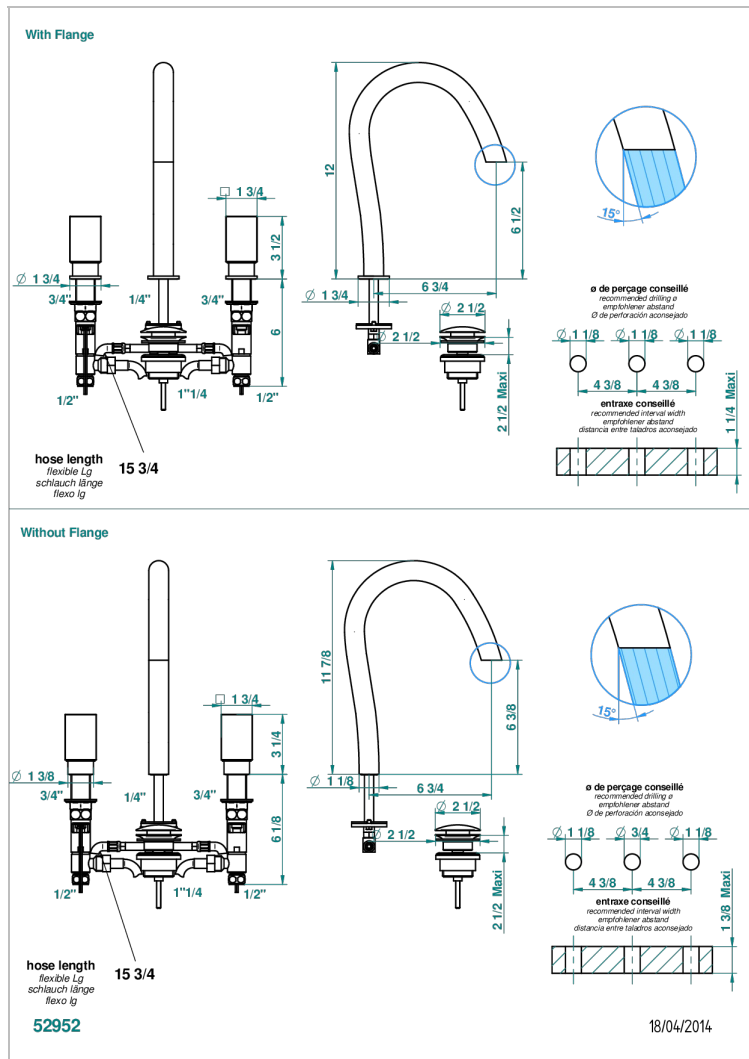

BEYOND CRYSTAL - CRISTAL DE COLOR CHAMPAN

THG®
PARIS

U6J-151LED

Batería americana de lavabo 1/2" con vaciador, con sistema de iluminacion led

CARACTERÍSTICAS

- Beyond Crystal - Cristal de color champán
- Batería americana de lavabo 1/2" con vaciador, con sistema de iluminacion led

ESPECIFICACIONES TÉCNICAS

- Recommandé : 3 bars (max. 5 bars) - Advised : 43,5 psi (max. 72 psi)
- 8,3 l/min à 3 bars (2.2 gpm at 43.5 psi)

PRODUCTOS RELACIONADOS

- Ref. G00-6801 Electronic card and inlet for LED lighting system
- Ref. G00-6802 Set of 2 remote controls for LED lighting system

ACABADOS DISPONIBLES

Cerámica negra mate - D30
Cromo - A02
Cromo / dorado - G02
Cromo mate - C02
Dorado - F01
Dorado mate - F07

Dorado pálido - F30
Dorado pálido mate (sin barniz) - F31
Níquel viejo - H28
Pvd blush - H62
Pvd blush mate - H60
Pvd color latón - H49

Pvd color latón mate - H50
Pvd color níquel - H55
Pvd color níquel mate - H56
Pvd color oro - H52
Pvd color oro mate - H53
Pvd grafito - H64

Pvd grafito mate - H65
Pvd marrón bronce - F33
Pvd marrón bronce mate - F34
Pvd umber - H66
Pvd umber mate - H67