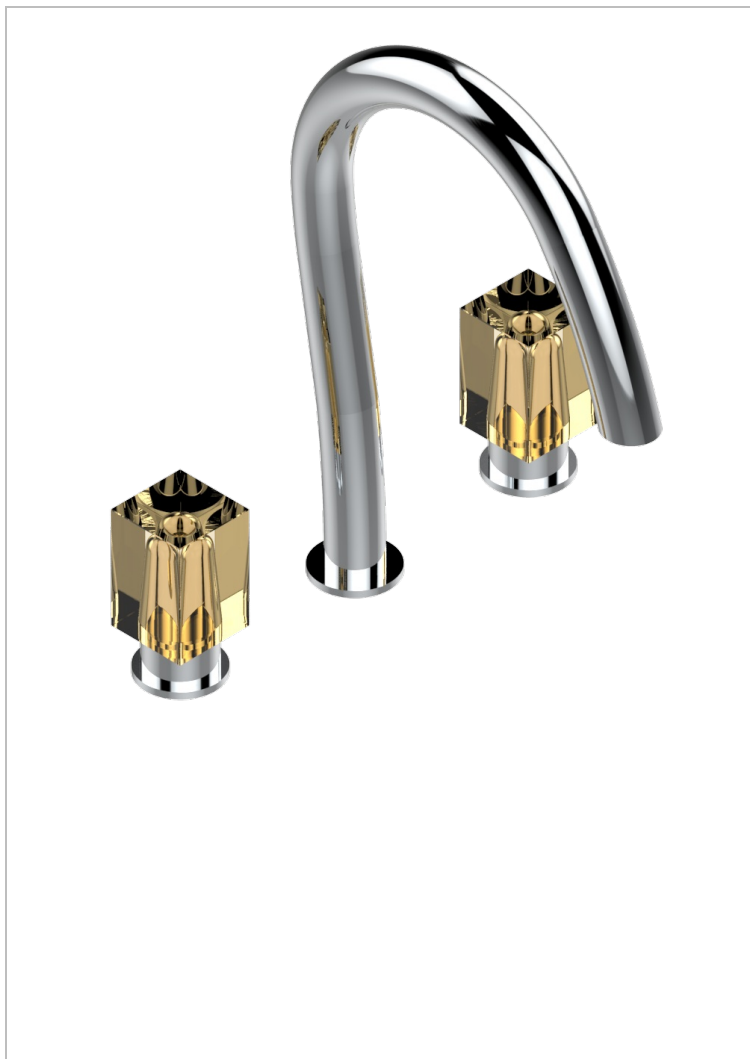

BEYOND CRYSTAL - CHAMPAGNE CRYSTAL

U6J-151LED

Rim mounted 3-hole basin mixer with waste with LED lighting system

CHARACTERISTIC

- Beyond Crystal - Champagne crystal
- Rim mounted 3-hole basin mixer with waste with LED lighting system

TECHNICAL SPECS

- Recommandé : 3 bars (max. 5 bars) - Advised : 43,5 psi (max. 72 psi)
- 8,3 l/min à 3 bars (2.2 gpm at 43.5 psi)

RELATED SKU'S

- Ref. G00-6801 Electronic card and inlet for LED lighting system
- Ref. G00-6802 Set of 2 remote controls for LED lighting system

AVAILABLE FINITIONS

Antique nickel - H28
Black ceram - D30
Blush PVD - H62
Brass color PVD - H49
Brown bronze color PVD - F33
Gold color PVD - H52

Graphite PVD - H64
Matt Umber PVD - H67
Matt blush PVD - H60
Matt brass color PVD - H50
Matt brown bronze color PVD - F34
Matt chrome - C02

Matt gold - F07
Matt gold color PVD - H53
Matt graphite PVD - H65
Matt nickel color PVD - H56
Nickel color PVD - H55
Polished chrome (color finish) - A02

Polished chrome / Polished gold (color finish) - GO2
Polished gold (color finish) - F01
Soft gold - F30
Soft matt gold - F31
Umber PVD - H66